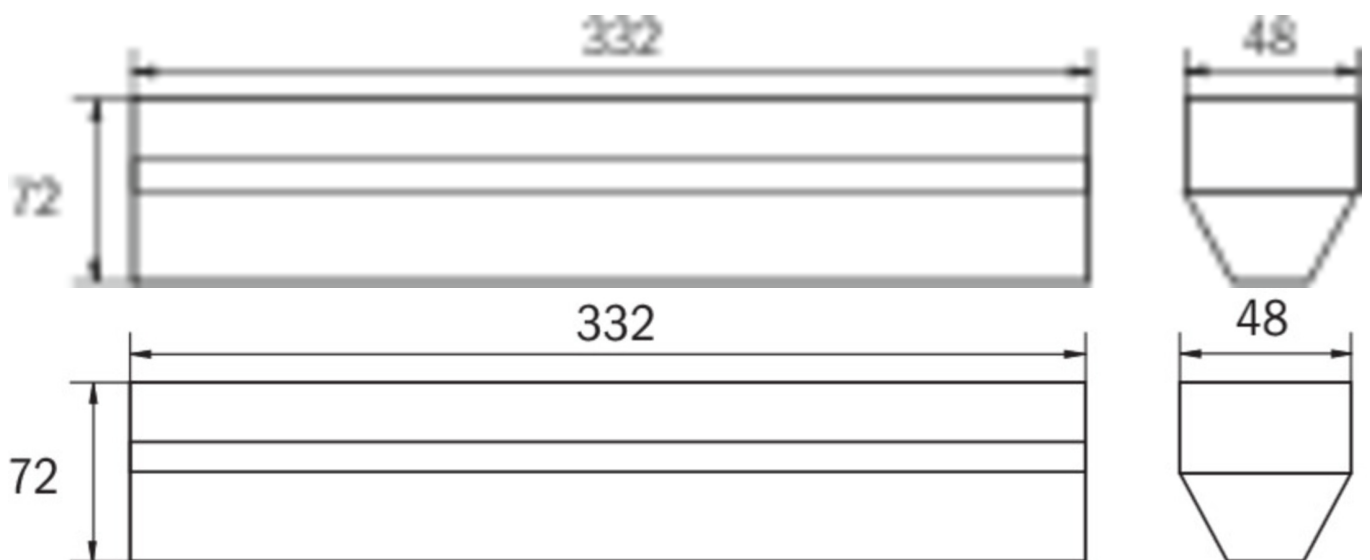

Power maintained	4,2 W
Power non-maintained	0 W
Ambient temperature maintained mode	-25 °C to 40 °C
Ambient temperature non-maintained mode	-25 °C to 40 °C
Depth	332 mm
Width	48 mm
Height	72 mm
Weight	0.33
Weight incl. packaging	0.37
Connection cross-section	1.5 mm²
Switching input	No
Emergency light blocking	No
Battery connection	No
Dimming function	No
Luminous flux mains	335 lm
Luminous flux emergency	335 lm
Customs tariff number	94056120
GTIN	4260123681708

TECHNICAL DRAWING