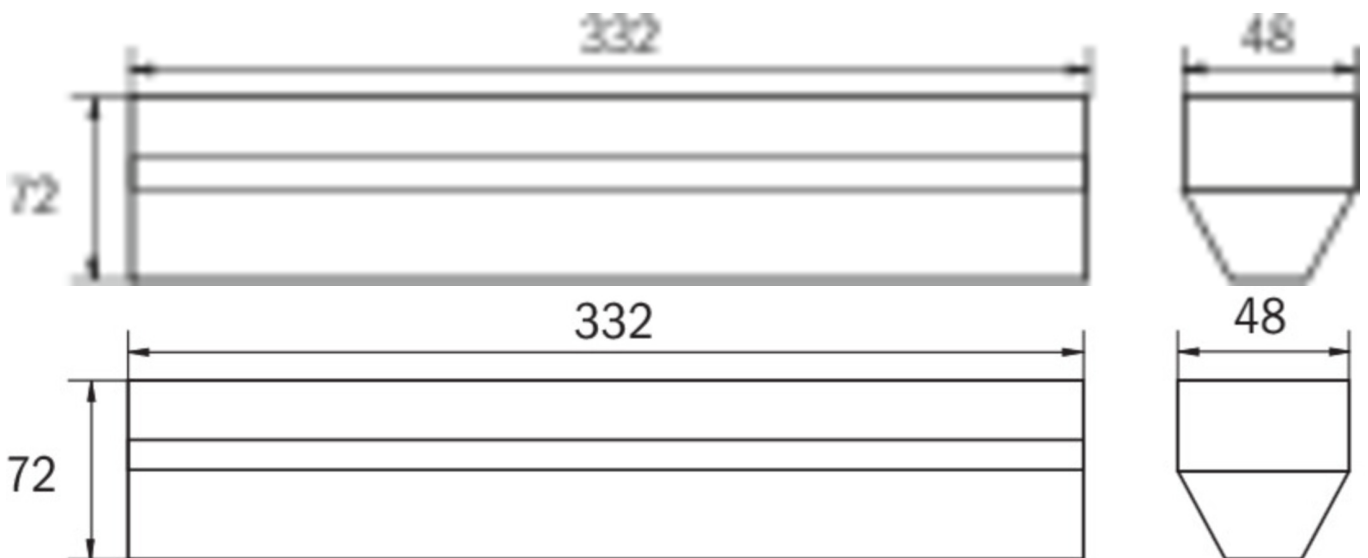

Power maintained	5,2 W
Power non-maintained	1,1 W
Ambient temperature maintained mode	-20 °C to 40 °C
Ambient temperature non-maintained mode	-20 °C to 40 °C
Depth	332 mm
Width	48 mm
Height	72 mm
Weight	0.37
Weight incl. packaging	0.41
Connection cross-section	2.5 mm²
Switching input	Yes
Emergency light blocking	No
Battery connection	No
Dimming function	Yes
Luminous flux mains	300 lm
Luminous flux emergency	300 lm
Customs tariff number	94056120
GTIN	4260123687113

TECHNICAL DRAWING