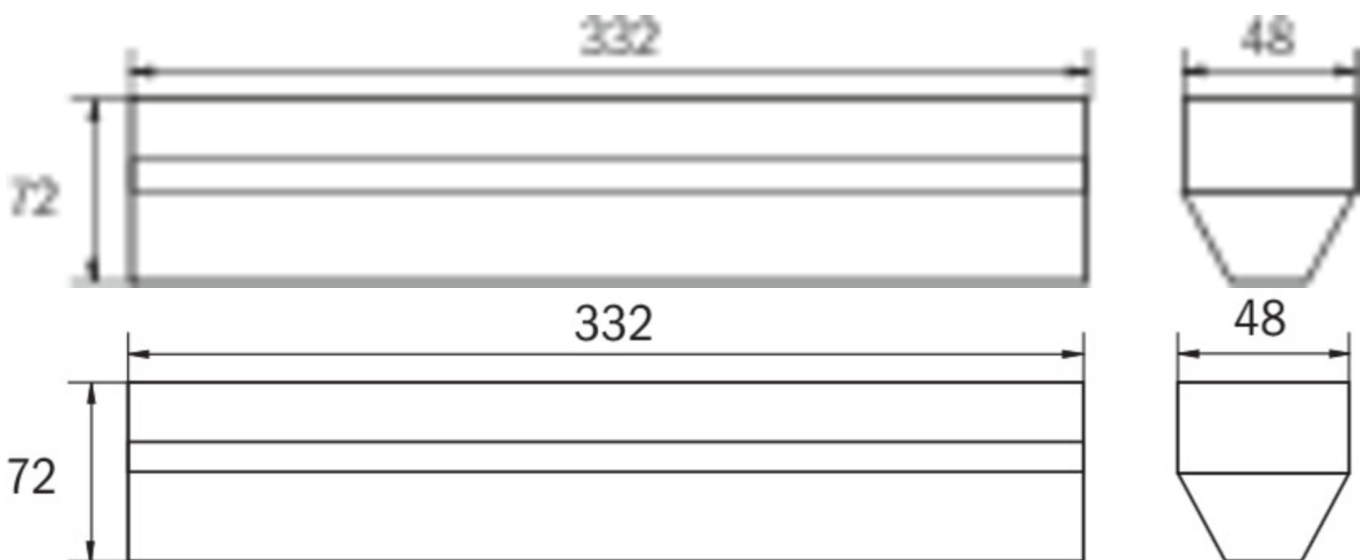

Power maintained	4,6 W
Power non-maintained	0 W
Ambient temperature maintained mode	-25 °C to 40 °C
Ambient temperature non-maintained mode	-25 °C to 40 °C
Depth	332 mm
Width	48 mm
Height	72 mm
Weight	0.36
Weight incl. packaging	0.4
Connection cross-section	1.5 mm²
Switching input	No
Emergency light blocking	No
Battery connection	No
Dimming function	No
Luminous flux mains	520 lm
Luminous flux emergency	520 lm
Customs tariff number	94056120
GTIN	4260123682613

TECHNICAL DRAWING