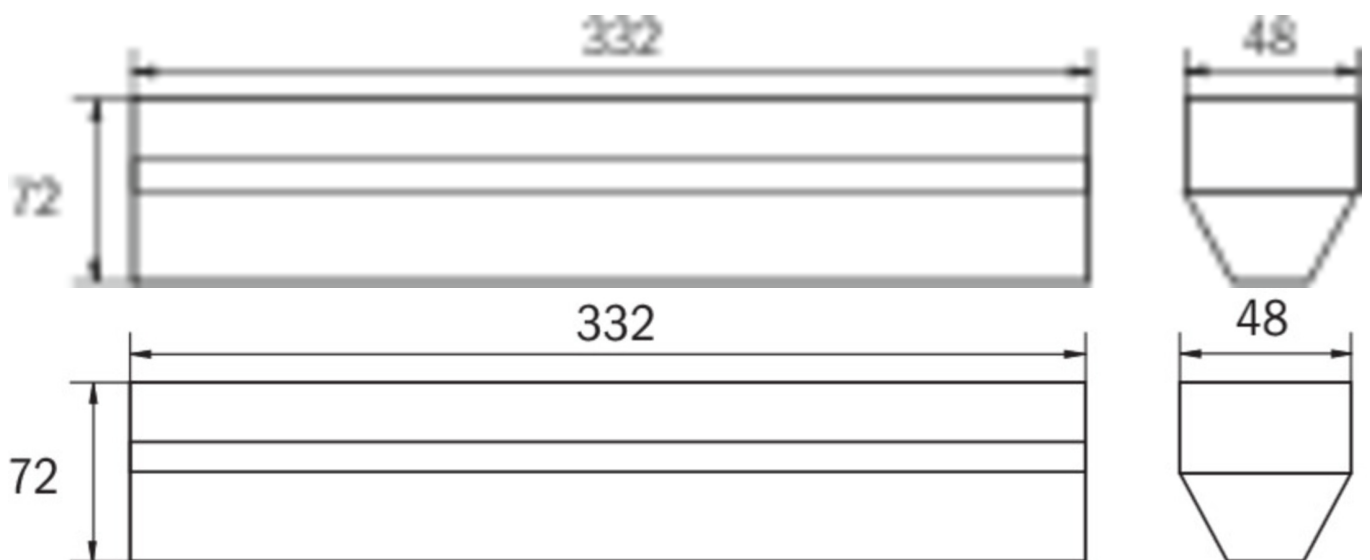

Power maintained	5,2 W
Power non-maintained	1,1 W
Ambient temperature maintained mode	-20 °C to 40 °C
Ambient temperature non-maintained mode	-20 °C to 40 °C
Depth	332 mm
Width	48 mm
Height	72 mm
Weight	0.39
Weight incl. packaging	0.43
Connection cross-section	2.5 mm²
Switching input	Yes
Emergency light blocking	No
Battery connection	No
Dimming function	Yes
Luminous flux mains	520 lm
Luminous flux emergency	520 lm
Customs tariff number	94056120
GTIN	4260123682620

TECHNICAL DRAWING