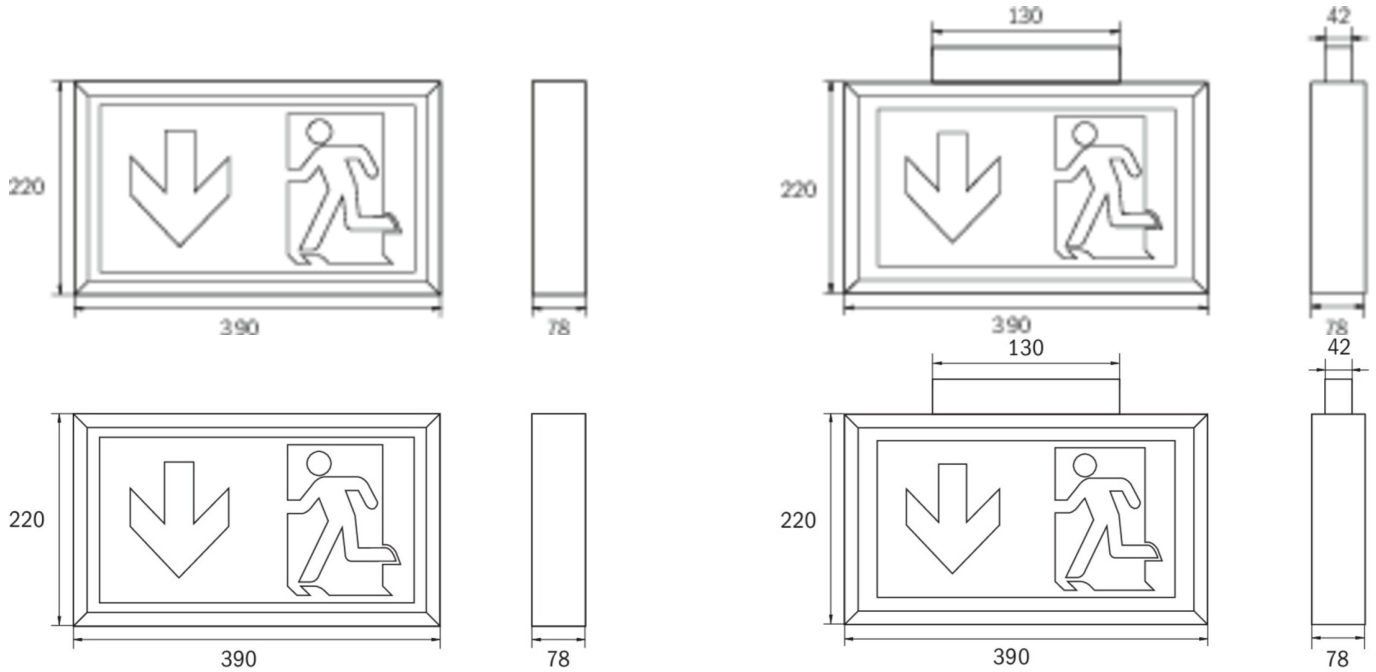

TECHNICAL DRAWING

ACCESSORY LIST

DSA - Wire suspension

BALL2 - Wire mesh guard

2PW-EB - Pendant

2DW-EB - Pre-assembled designer pendant pair with fixed canopy, 4-core, white

RELATED PRODUCTS

Art.-No.	Image	Monitoring	Supply	Color	Investment	Automatic log	Maintenance level	Remote maintenance	max. luminaires	Single luminaire monitoring
KLU519CC		CoreCompact 24 (CC)	Central power supply	RAL 9003	€€	Yes	low	Yes		central

As of: 04.07.2026 - Subject to technical changes and errors.