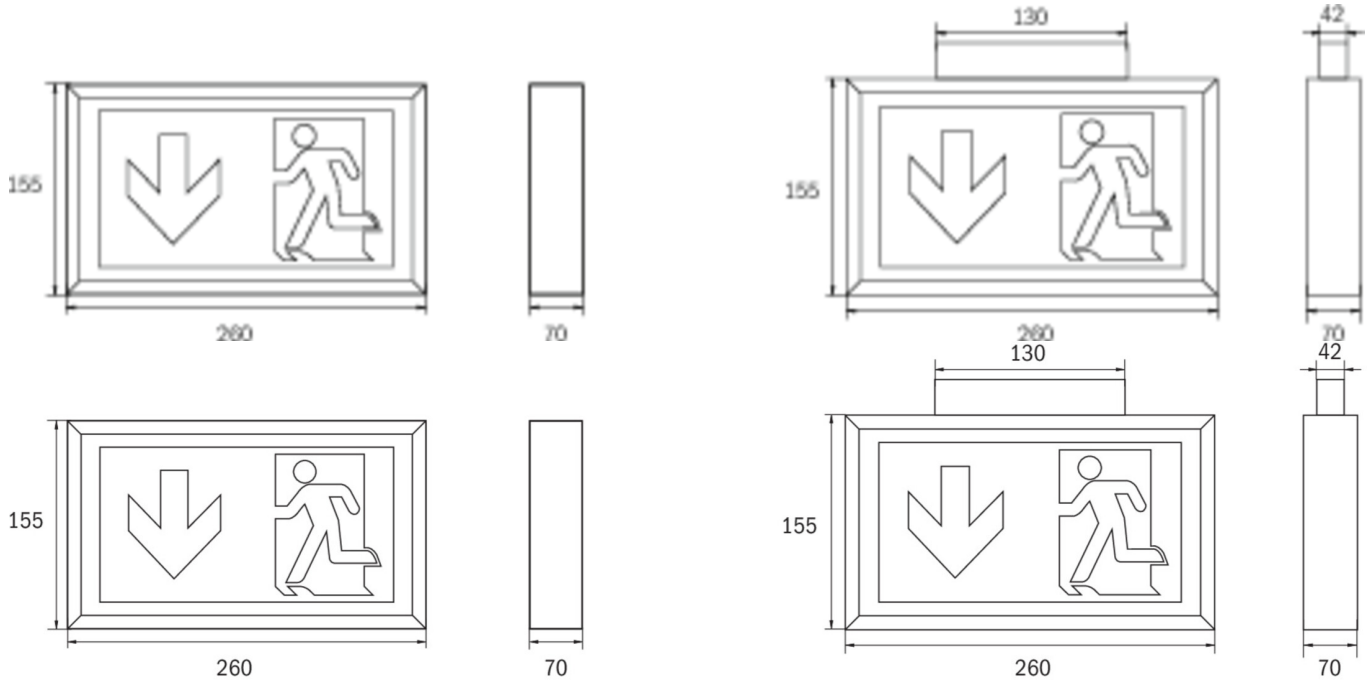

TECHNICAL DRAWING

ACCESSORY LIST

- DSA - Wire suspension
- BALL1 - Wire mesh guard
- 2PW-EB - Pendant
- 2DW-EB - Pre-assembled designer pendant pair with fixed canopy, 4-core, white
- BALLPLX-KD - Wire mesh surround

RELATED PRODUCTS

Art.-No.	Image	Monitoring	Supply	Color	Investment	Automatic log	Maintenance level	Remote maintenance	max. luminaires	Single luminaire monitoring
KDU519CC		CoreCompact 24 (CC)	Central power supply	RAL 9003	€€	Yes	low	Yes		central

As of: 10.07.2026 - Subject to technical changes and errors.