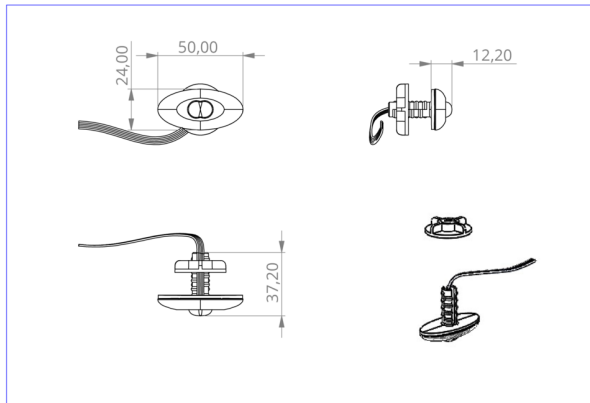

DO verschiedene Einbaumaße

RELATED PRODUCTS

Art.-No.	Image	Monitoring	Supply	Color	Investment	Automatic log	Maintenance level	Remote maintenance	max. luminaires	Single luminaire monitoring
DOS029ML		Central power supply (ML)	Central power supply	Transparent	€€€	Yes	low	Yes	1,920 per system	central

As of: 10.07.2026 - Subject to technical changes and errors.