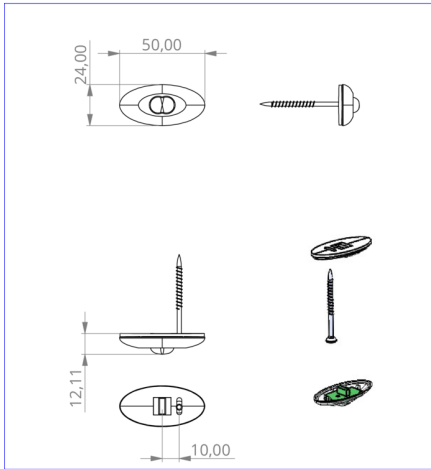

DO verschiedene Einbaumaße

RELATED PRODUCTS

Art.-No.	Image	Monitoring	Supply	Color	Investment	Automatic log	Maintenance level	Remote maintenance	max. luminaires	Single luminaire monitoring
DOS029ML		Central power supply (ML)	Central power supply	Transparent	€€€	Yes	low	Yes	1,920 per system	central

As of: 10.07.2026 - Subject to technical changes and errors.