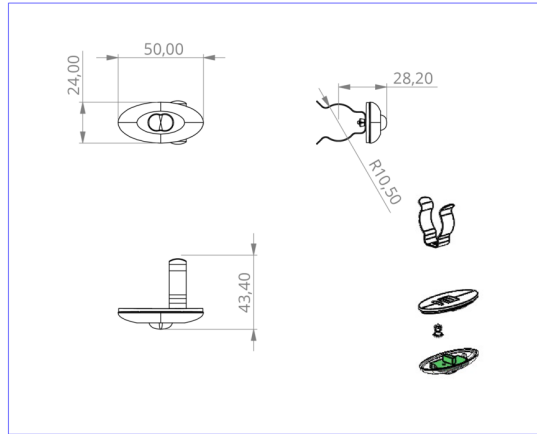

DO verschiedene Einbaumaße

RELATED PRODUCTS

Art.-No.	Image	Monitoring	Supply	Color	Investment	Automatic log	Maintenance level	Remote maintenance	max. luminaires	Single luminaire monitoring
DOS029ML		Central power supply (ML)	Central power supply	Transparent	€€€	Yes	low	Yes	1,920 per system	central

As of: 10.07.2026 - Subject to technical changes and errors.