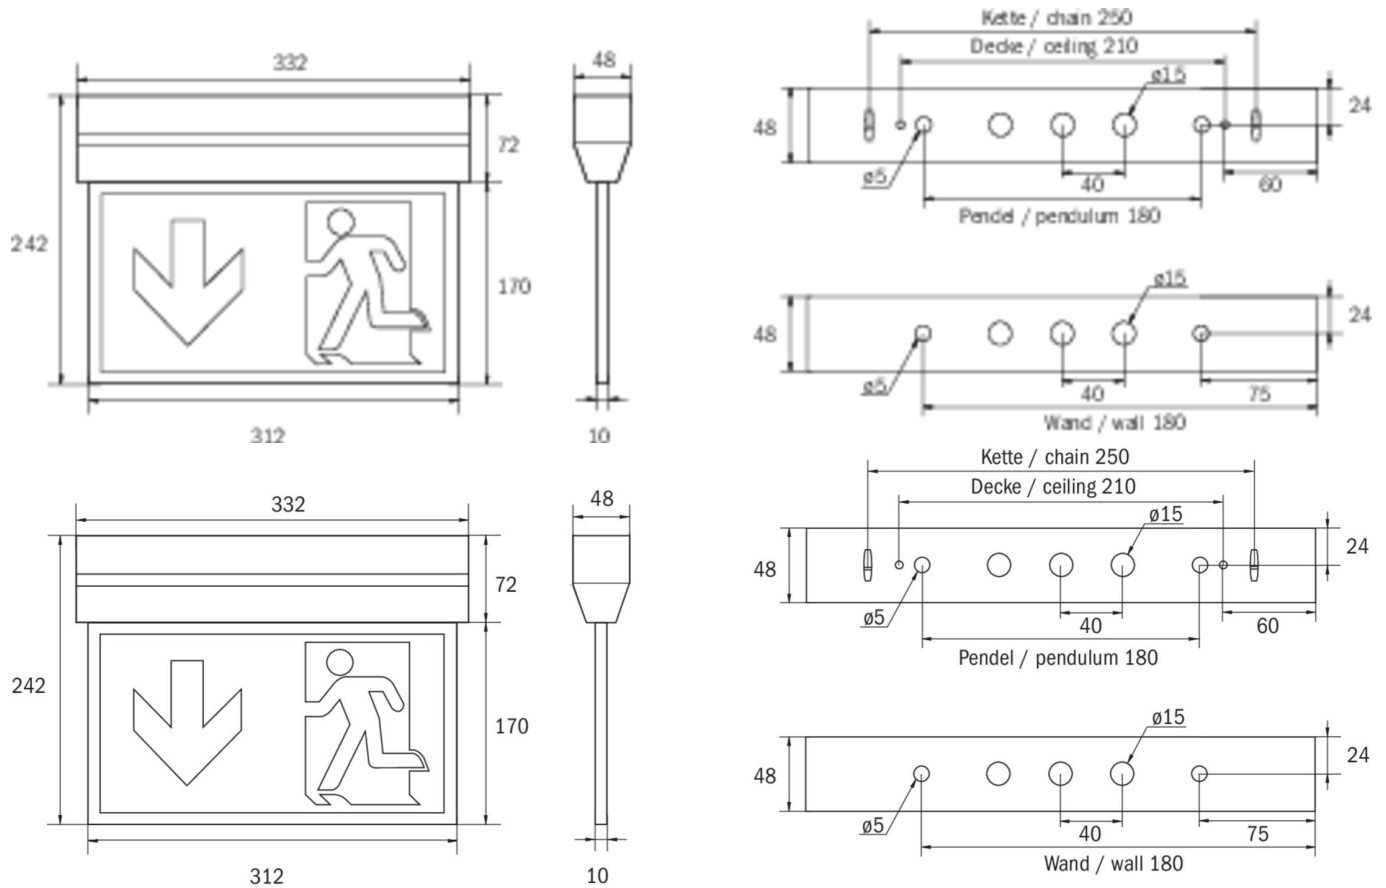

TECHNICAL DRAWING

ACCESSORY LIST

- KXE-EB - Installation frame for KX emergency lights: Elegant recessed wall mounting
- AWX001 - AWX wall bracket for emergency lights - 90° flag mounting
- DSA - Wire suspension
- 2PW-EB - Pendant
- 2DW-EB - Pre-assembled designer pendant pair with fixed canopy, 4-core, white
- KXBE - Concrete installation box for ceiling formwork installation for emergency lighting