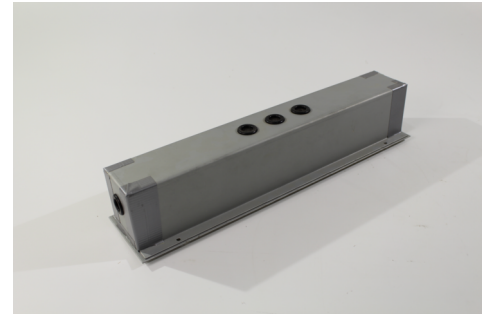

Art.-Nr: KXBE
Concrete installation box for ceiling formwork installation for emergency lighting
Robust flush-mounting box with flexible cable entries –
Compatible with KXU and KEU mounting frames

Concrete installation box for mounting on the ceiling formwork.

Multiple conduit entries allow for flexible and needs-based cable routing. After concreting, the luminaire is installed using an installation frame. The KXE frame is compatible with luminaires from the KXU series. KEE frame is compatible with luminaires from the KEU series.

More information
www.rp-group.com/en/item/KXBE

TECHNICAL DATA

Depth	95 mm
Width	415 mm
Height	80 mm
Weight	1.66 kg
Customs tariff number	94059200
GTIN	4260349829502

TECHNICAL DRAWING

Loch auf beiden Seiten