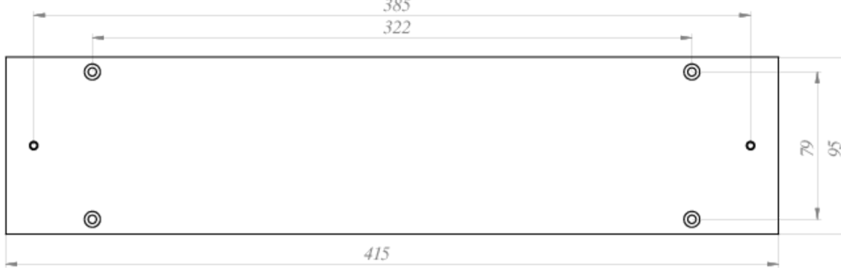

Art.-Nr: KXBE
Concrete installation box for ceiling formwork installation for emergency lighting
Robust flush-mounting box with flexible cable entries –
Compatible with KXU and KEU mounting frames

Concrete installation box for mounting on the ceiling formwork.

Multiple conduit entries allow for flexible and needs-based cable routing. After concreting, the luminaire is installed using an installation frame. The KXE frame is compatible with luminaires from the KXU series. KEE frame is compatible with luminaires from the KEU series.

More information
www.rp-group.com/en/item/KXBE

TECHNICAL DATA

Depth	95 mm
Width	415 mm
Height	80 mm
Weight	1.66 kg
Customs tariff number	94059200
GTIN	4260349829502

TECHNICAL DRAWING

Loch auf beiden Seiten