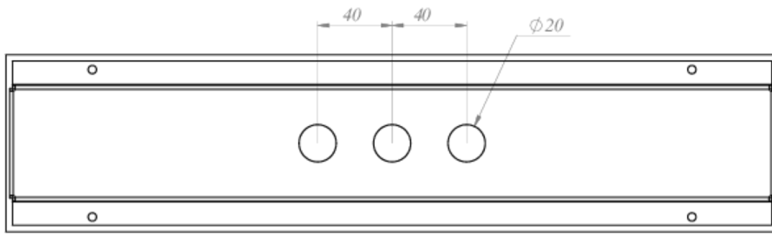

Art.-Nr: KXBE
Concrete installation box for ceiling formwork installation for emergency lighting
Robust flush-mounting box with flexible cable entries –
Compatible with KXU and KEU mounting frames

Concrete installation box for mounting on the ceiling formwork.

Multiple conduit entries allow for flexible and needs-based cable routing. After concreting, the luminaire is installed using an installation frame. The KXE frame is compatible with luminaires from the KXU series. KEE frame is compatible with luminaires from the KEU series.

More information
www.rp-group.com/en/item/KXBE

TECHNICAL DATA

Depth	95 mm
Width	415 mm
Height	80 mm
Weight	1.66 kg
Customs tariff number	94059200
GTIN	4260349829502

TECHNICAL DRAWING

Loch auf beiden Seiten