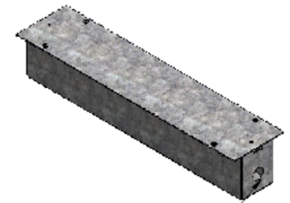

Art.-Nr: KXBE
Concrete installation box for ceiling formwork installation for emergency lighting
Robust flush-mounting box with flexible cable entries –
Compatible with KXU and KEU mounting frames

Concrete installation box for mounting on the ceiling formwork.

Multiple conduit entries allow for flexible and needs-based cable routing. After concreting, the luminaire is installed using an installation frame. The KXE frame is compatible with luminaires from the KXU series. KEE frame is compatible with luminaires from the KEU series.

More information
www.rp-group.com/en/item/KXBE

TECHNICAL DATA

Depth	95 mm
Width	415 mm
Height	80 mm
Weight	1.66 kg
Customs tariff number	94059200
GTIN	4260349829502

TECHNICAL DRAWING

Loch auf beiden Seiten