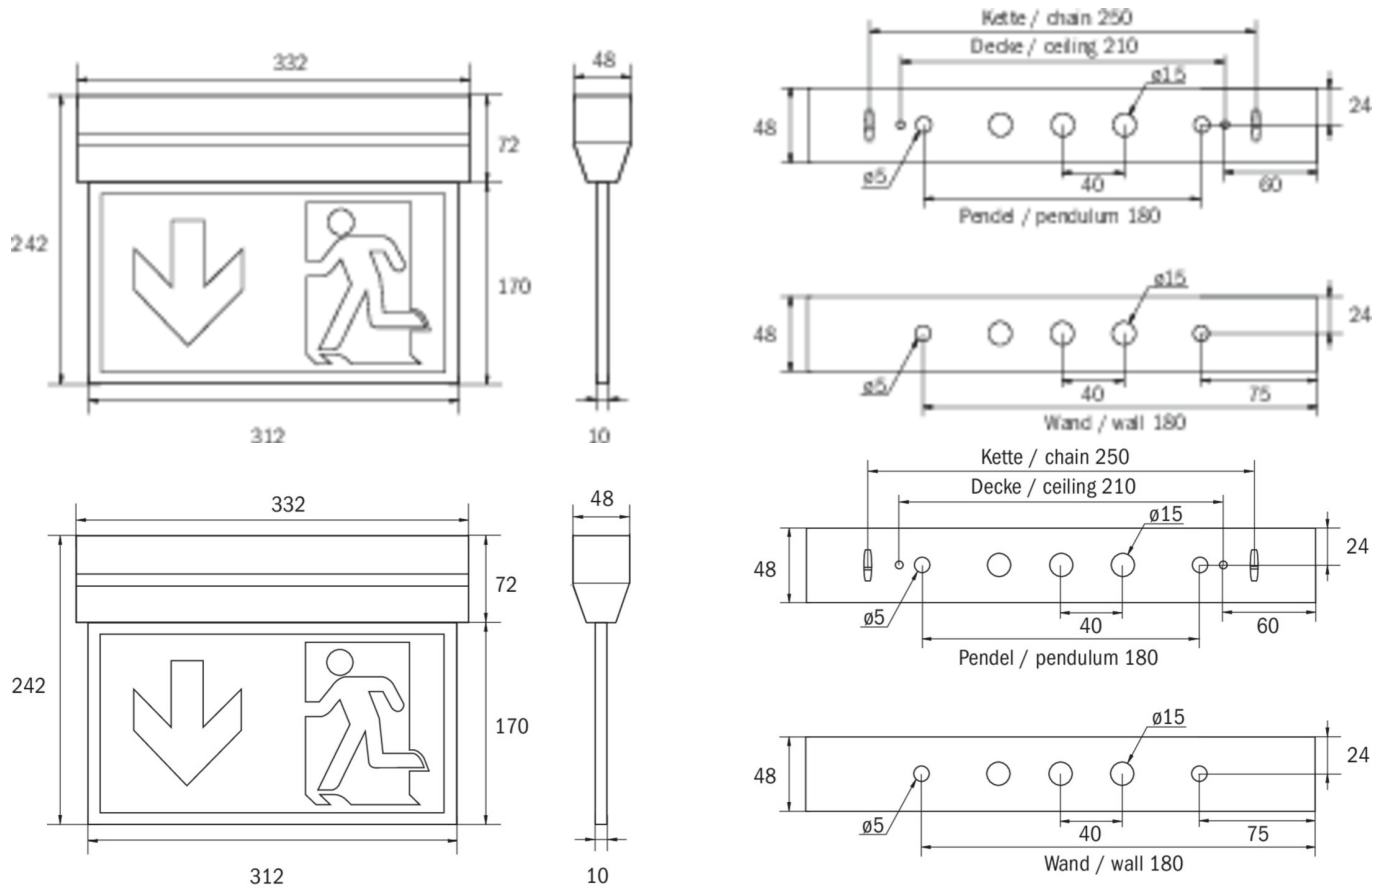

TECHNICAL DRAWING

ACCESSORY LIST

- KXE-EB - Installation frame for KX emergency lights: Elegant recessed wall mounting
- AWX001 - AWX wall bracket for emergency lights - 90° flag mounting
- DSA - Wire suspension
- 2PW-EB - Pendant
- 2DW-EB - Pre-assembled designer pendant pair with fixed canopy, 4-core, white
- KXBE - Concrete installation box for ceiling formwork installation for emergency lighting

As of: 05.07.2026 - Subject to technical changes and errors.