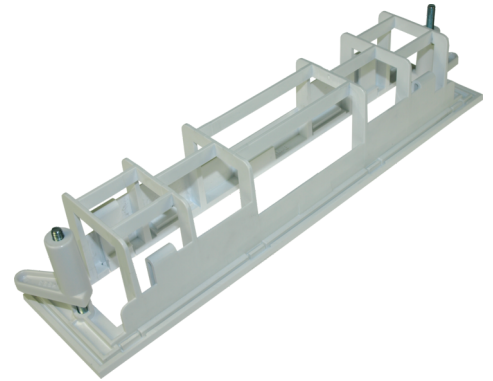

Art.-Nr: KME
Mounting frame
Mounting frame - ABS white, for luminaires with a central battery system

This mounting frame allows the KMU, KMB and KS luminaires to be installed straight into the ceiling. The electronics are thereby concealed, which doesn't ruin the luminaire design.

More information
www.rp-group.com/en/item/KME

TECHNICAL DATA

Depth	295 mm
Width	70 mm
Weight	0.15 kg
Customs tariff number	94059200
GTIN	4260349824125

As of: 12.05.2026 - Subject to technical changes and errors.