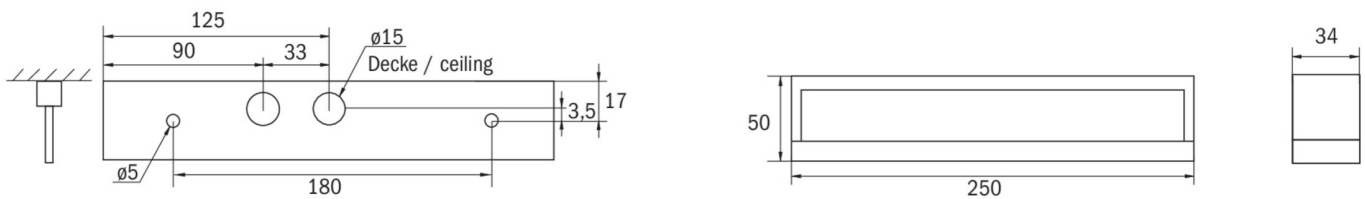

Power non-maintained	1 W
Ambient temperature maintained mode	-30 °C to 40 °C
Ambient temperature non-maintained mode	-30 °C to 40 °C
Depth	250 mm
Width	34 mm
Height	50 mm
Weight	0.5
Weight incl. packaging	0.57
Connection cross-section	1.5 mm²
Switching input	No
Emergency light blocking	No
Battery connection	No
Dimming function	Yes
Luminous flux mains	220 lm
Luminous flux emergency	220 lm
Customs tariff number	94056120
GTIN	4260123690090

TECHNICAL DRAWING

ACCESSORY LIST

- KME-EB - Mounting frame
- BALL1 - Wire mesh guard
- KMBE - Concrete-mounted box
- BALLPLX-KMB - Wire mesh surround
- KMBFH - Customisable positioning for optimal emergency exit lighting – 249 x 40 mm