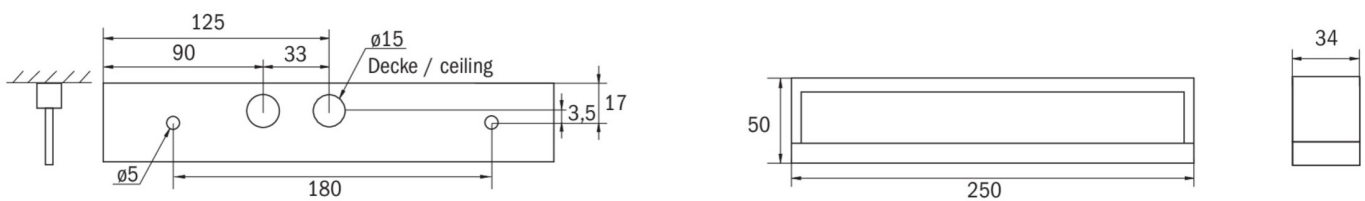

Power non-maintained	1 W
Ambient temperature maintained mode	-10 °C to 40 °C
Ambient temperature non-maintained mode	-5 °C to 40 °C
Depth	250 mm
Width	34 mm
Height	50 mm
Weight	0.58
Weight incl. packaging	0.65
Connection cross-section	2.5 mm²
Switching input	Yes
Emergency light blocking	No
Battery connection	Connector
Dimming function	No
Luminous flux mains	190 lm
Luminous flux emergency	190 lm
Customs tariff number	94056120
GTIN	4260349824019

TECHNICAL DRAWING

ACCESSORY LIST

- KME-EB - Mounting frame
- BALL1 - Wire mesh guard
- KMBE - Concrete-mounted box
- BALLPLX-KMB - Wire mesh surround
- LFPN3233.01 - Battery