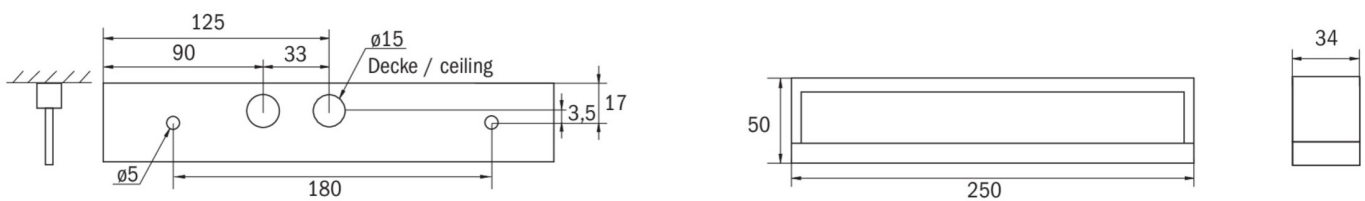

Power non-maintained	1 W
Ambient temperature maintained mode	-10 °C to 40 °C
Ambient temperature non-maintained mode	-5 °C to 40 °C
Depth	250 mm
Width	34 mm
Height	50 mm
Weight	0.58
Weight incl. packaging	0.65
Connection cross-section	2.5 mm²
Switching input	Yes
Emergency light blocking	No
Battery connection	Connector
Dimming function	No
Luminous flux mains	190 lm
Luminous flux emergency	85 lm
Customs tariff number	94056120
GTIN	4260349829564

TECHNICAL DRAWING

ACCESSORY LIST

- KME-EB - Mounting frame
- BALL1 - Wire mesh guard
- KMBE - Concrete-mounted box
- BALLPLX-KMB - Wire mesh surround
- LFPN3233.01 - Battery