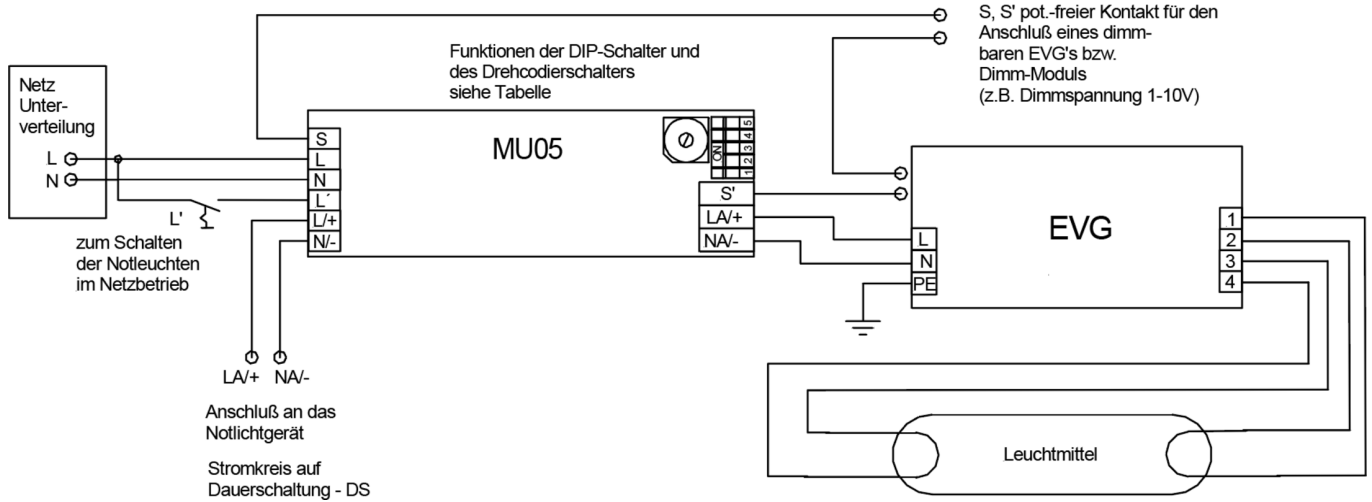

Art.-Nr: MU05-BOX
MU05 Single luminaire monitoring module | IP65/IK07
Reliable monitoring unit for central emergency lighting
systems with integrated local network monitoring.

MU05 individual luminaire monitoring module in the housing.

Suited to use on the following types of power supply systems: multiControl plus, midiControl plus, miniControl plus, microControl plus, myControl plus. The connected safety luminaires can be run in continuous or stand-by switching mode and switched via a separate voltage input (230V, N). A local mains monitoring function is also integrated.

The housing has IP65 protection and shock resistance of IK07. It also has 6 x M25 and 4 x M40 cable entries.

More information

www.rp-group.com/en/item/MU05-BOX

TECHNICAL DATA

Depth	162 mm
Width	116 mm
Height	76 mm
Weight	kg
Customs tariff number	85044095
GTIN	4260659569150

TECHNICAL DRAWING

As of: 12.05.2026 - Subject to technical changes and errors.