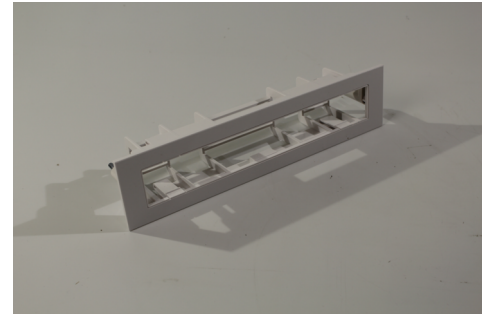

Art.-Nr: KME-EB
Mounting frame
Mounting frame - ABS white, including test button

This mounting frame allows the KMU, KMB and KS luminaires to be installed straight into the ceiling. The electronics are thereby concealed, which doesn't ruin the luminaire design. The single-battery variant is also supplied with a test button so that manual continuous tests can be run.

More information
www.rp-group.com/en/item/KME-EB

TECHNICAL DATA

Depth	70 mm
Width	295 mm
Height	60 mm
Weight	0.15 kg
Customs tariff number	94059200
GTIN	4260349829533

As of: 12.05.2026 - Subject to technical changes and errors.