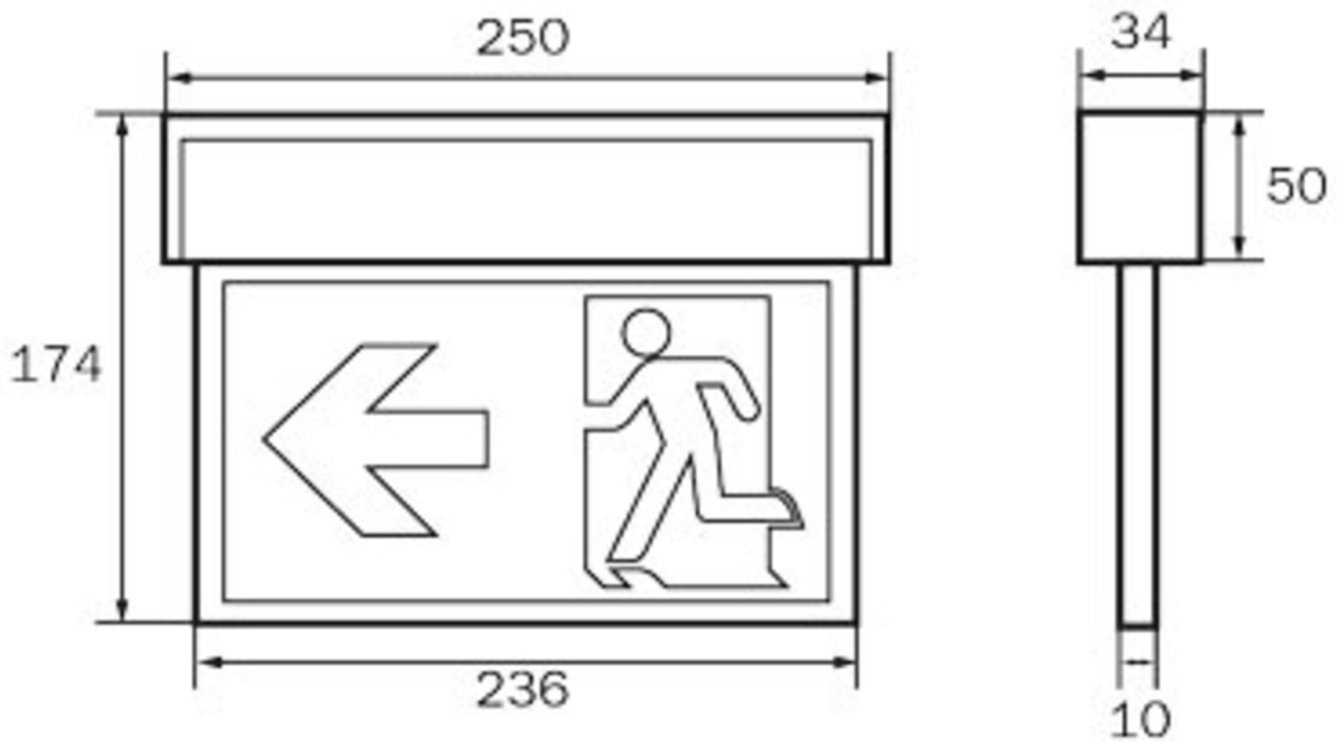

TECHNICAL DRAWING

ACCESSORY LIST

- KME-EB - Mounting frame
- AWKSU - Wall bracket
- 2PW-EB - Pendant
- KMBE - Concrete-mounted box
- BALLPLX-KMU.01 -
- DSA - Wire suspension
- KSE-MB-WS - Mounting frame
- KSE-MB-SI - Mounting frame