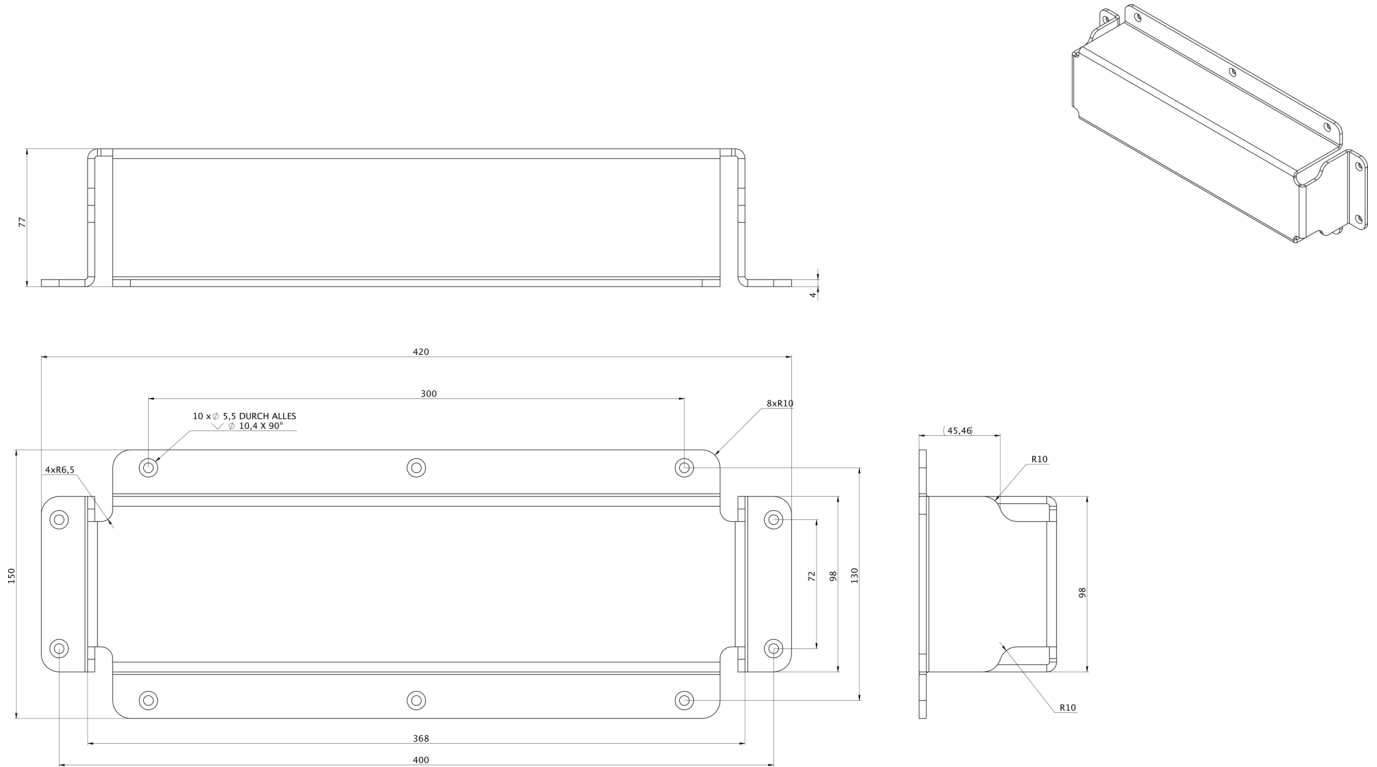

Art.-Nr: BALLPLX-KBU
Wire mesh surround
Wire mesh surround 300x140x77mm including clips, clear Plexiglas for KB

The transparent Plexiglas (PMMA) wire mesh surround is suitable for use in sports halls. It is resistant to impact from balls in accordance with DIN 18032 and, with IK10, provides a high level of protection against impact and shock loading. As well as providing protection, it also offers a clear view of the luminaire.

More information

www.rp-group.com/en/item/BALLPLX-KBU

TECHNICAL DATA

Depth	77 mm
Width	150 mm
Height	420 mm
Weight	0.54 kg
Customs tariff number	39269097
GTIN	4260581710781

TECHNICAL DRAWING

As of: 22.01.2026 - Subject to technical changes and errors.