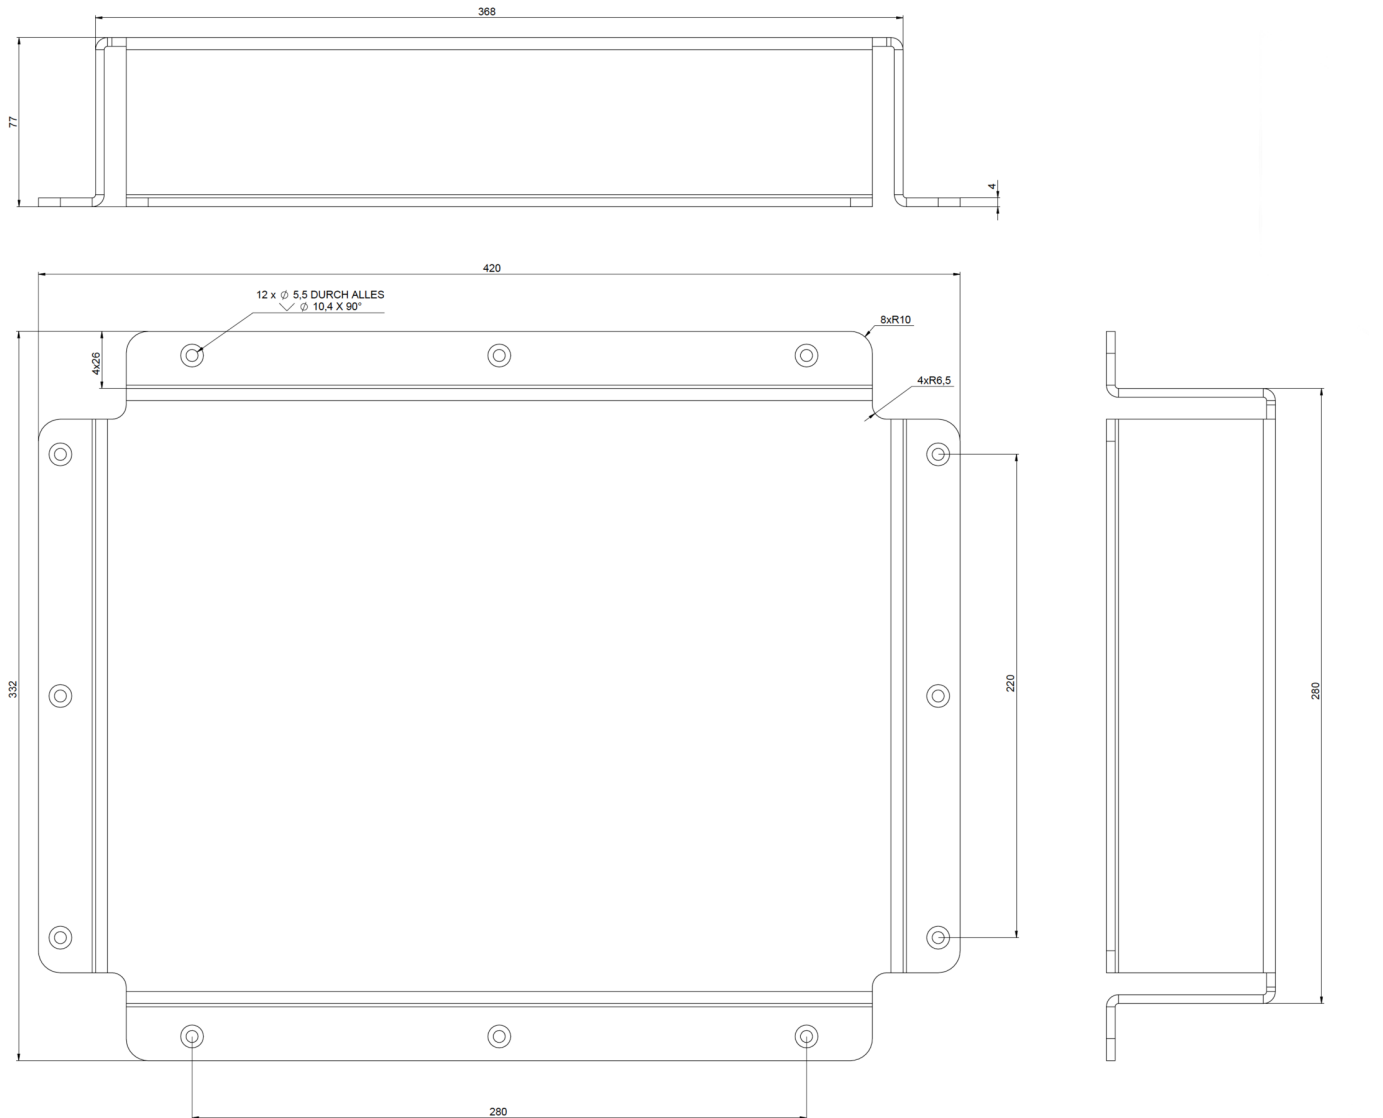

Art.-Nr: BALLPLX-KBS
Wire mesh surround
Wire mesh surround 410x322x77mm including clips, clear Plexiglas for KB

The transparent Plexiglas (PMMA) wire mesh surround is suitable for use in sports halls. It is resistant to impact from balls in accordance with DIN 18032 and, with IK10, provides a high level of protection against impact and shock loading. As well as providing protection, it also offers a clear view of the luminaire.

More information

www.rp-group.com/en/item/BALLPLX-KBS

TECHNICAL DATA

Depth	77 mm
Width	322 mm
Height	410 mm
Weight	1 kg
Customs tariff number	39269097
GTIN	4260581710798

TECHNICAL DRAWING

As of: 07.01.2026 - Subject to technical changes and errors.