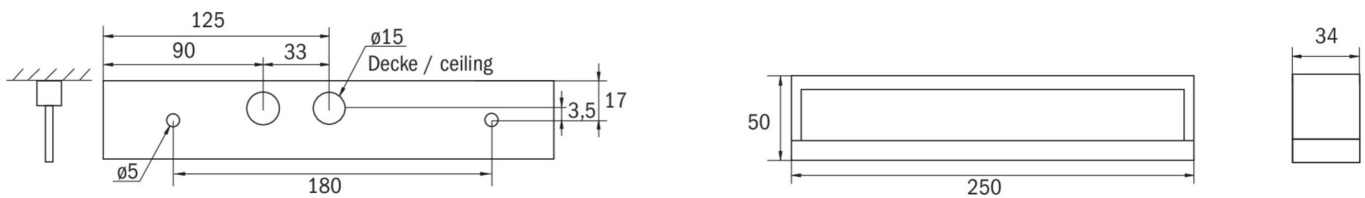

Input frequency	50 / 60 Hz
Input voltage DC	- V
Power max.	4,6 W
Power maintained	3,3 W
Power non-maintained	1 W
Ambient temperature maintained mode	-25 °C to 40 °C
Ambient temperature non-maintained mode	-25 °C to 40 °C
Depth	250 mm
Width	34 mm
Height	50 mm
Weight	0.58
Weight incl. packaging	0.65
Connection cross-section	2.5 mm²
Switching input	Yes
Emergency light blocking	No
Battery connection	Connector
Dimming function	No
Luminous flux mains	190 lm
Luminous flux emergency	190 lm
Customs tariff number	94056120
GTIN	4260581719937

TECHNICAL DRAWING