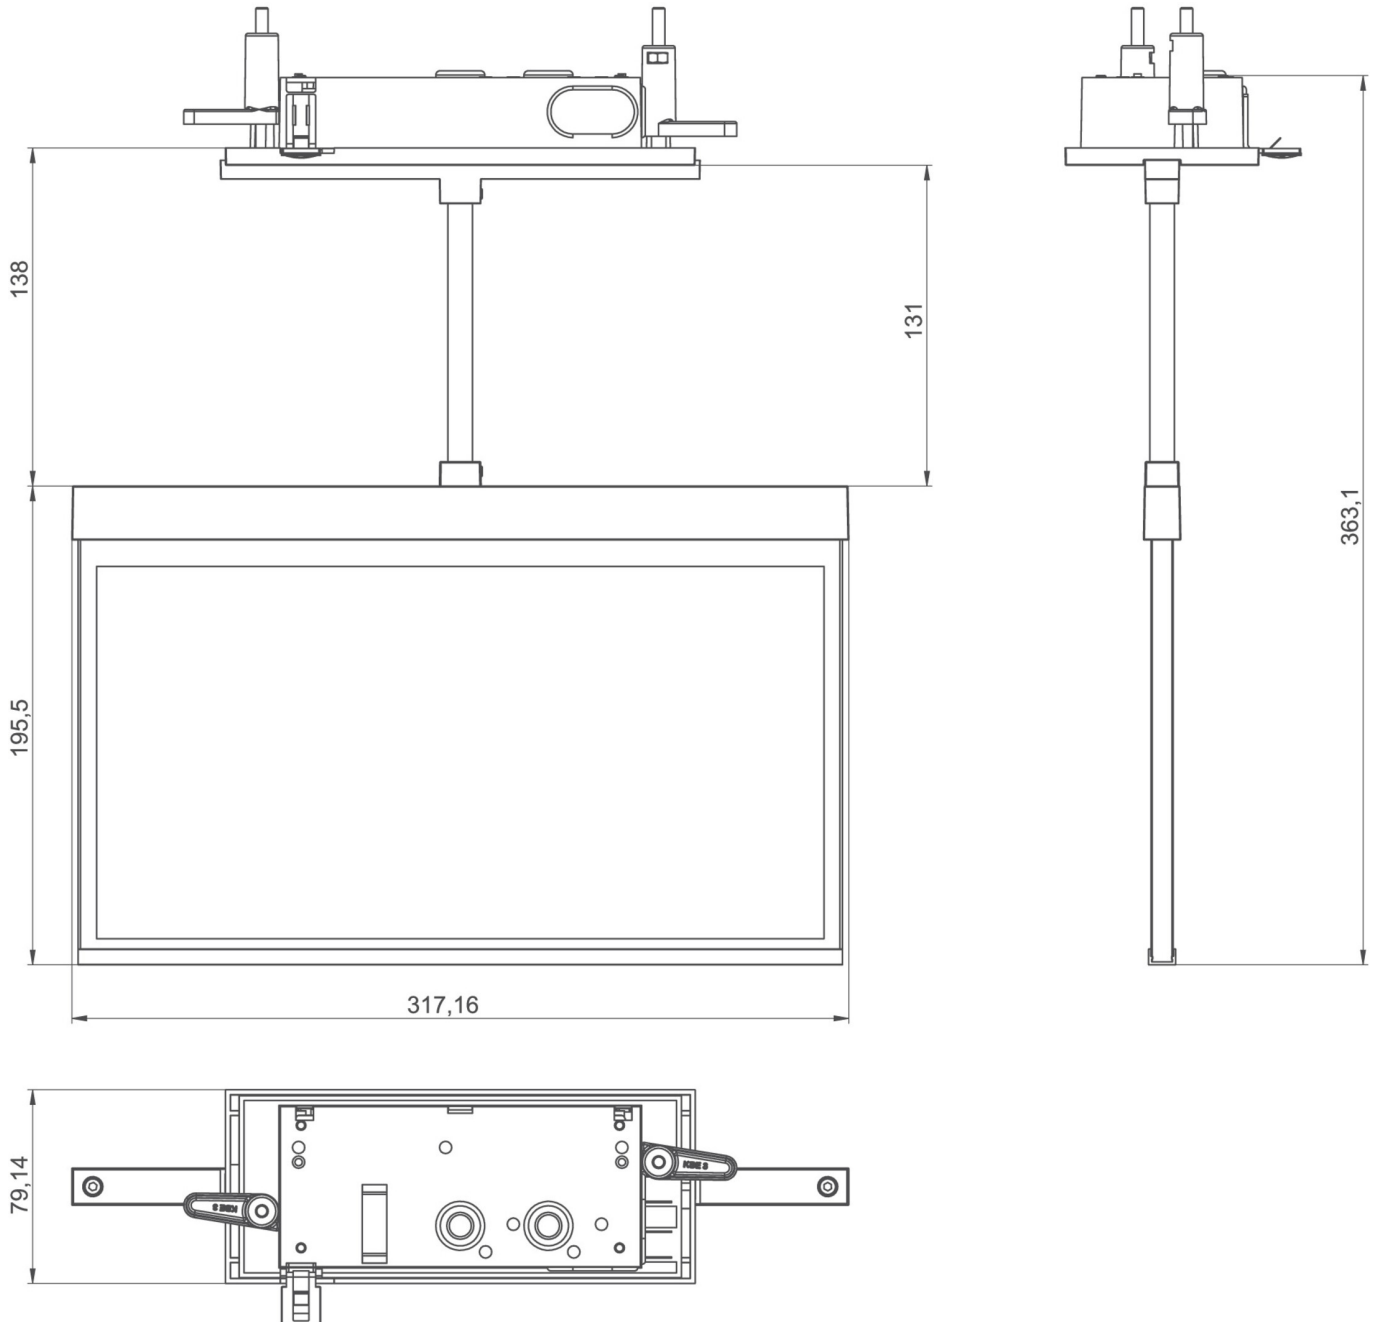

TECHNICAL DRAWING

ACCESSORY LIST

AM-XBE - Flush-mounted box

AM-X-PKG - Precision ball joint for square pendulums – tilt compensation up to 23°