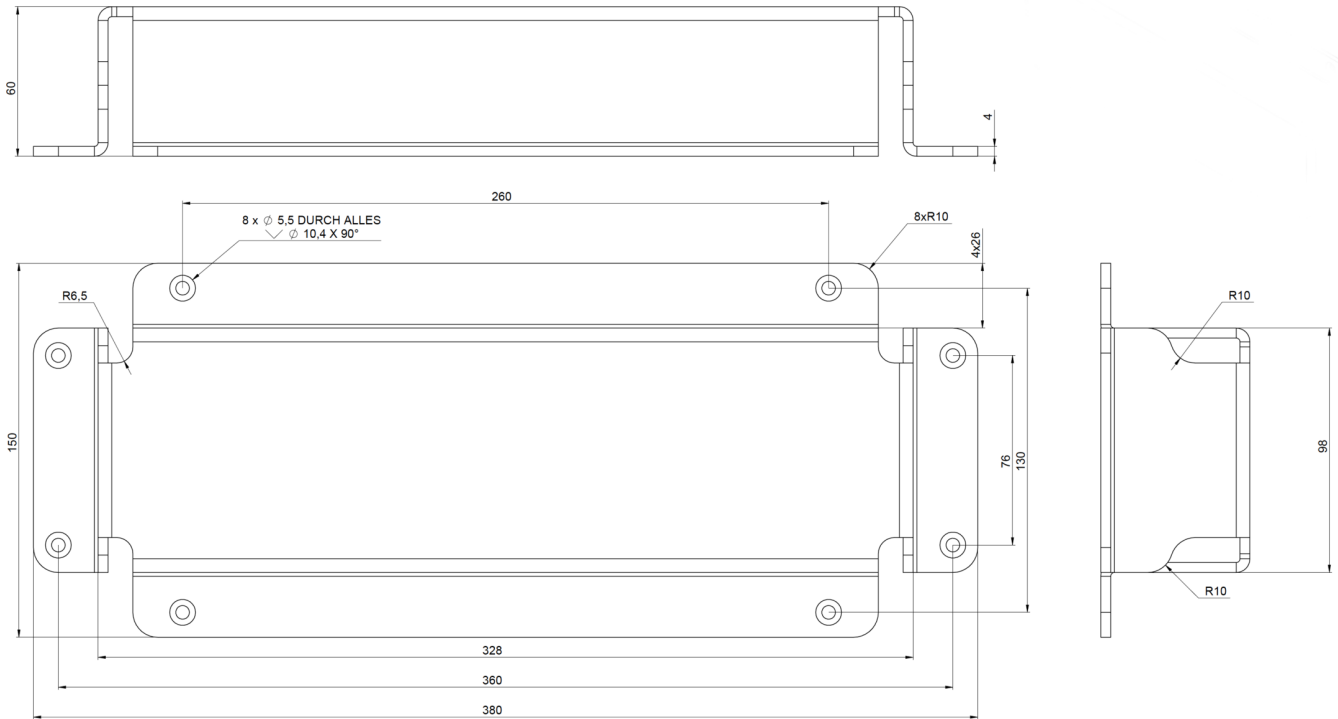

**Art.-Nr: BALLPLX-KMB**  
**Wire mesh surround**  
**Wire mesh surround including clips, clear Plexiglas**

The transparent Plexiglas (PMMA) wire mesh surround is suitable for use in sports halls. It is resistant to impact from balls in accordance with DIN 18032 and provides a high level of protection against impact and shock loading. As well as providing protection, it also offers a clear view of the luminaire.

## TECHNICAL DATA

Depth	60 mm
Width	150 mm
Height	380 mm
Weight	0.39 kg
Customs tariff number	94059900
GTIN	4260349829571

## TECHNICAL DRAWING

As of: 12.05.2026 - Subject to technical changes and errors.