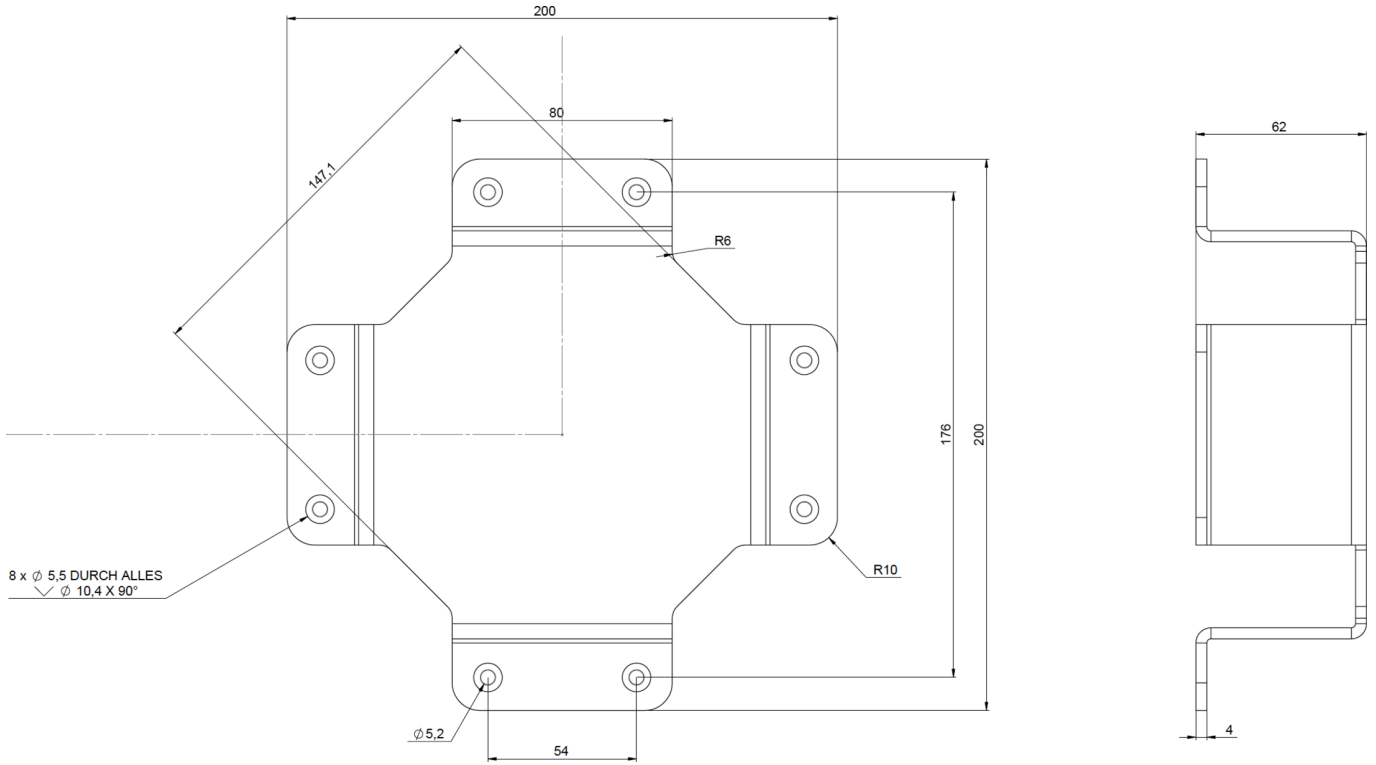

Art.-Nr: BALLPLX-ILD
Wire mesh surround
Wire mesh surround, clear Plexiglas, AXW and KCW

The transparent Plexiglas (PMMA) wire mesh surround is suitable for use in sports halls. It is resistant to impact from balls in accordance with DIN 18032 and, with IK10, provides a high level of protection against impact and shock loading. As well as providing protection, it also offers a clear view of the luminaire.

More information

www.rp-group.com/en/item/BALLPLX-ILD

TECHNICAL DATA

Depth	62 mm
Width	200 mm
Height	200 mm
Weight	0.21 kg
Customs tariff number	39269097

TECHNICAL DRAWING

As of: 26.03.2026 - Subject to technical changes and errors.