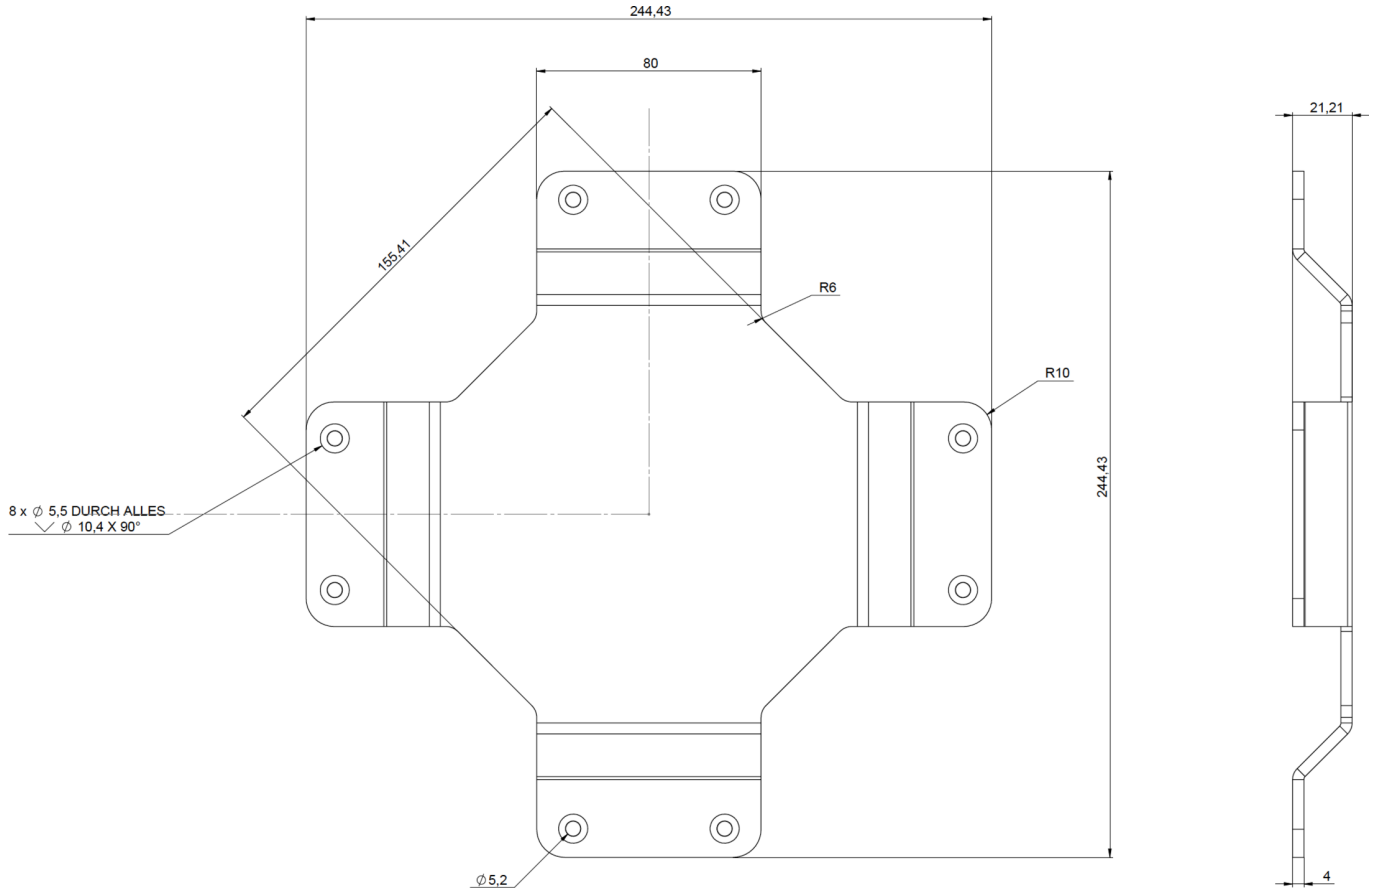

**Art.-Nr: BALLPLX-ILE**  
**Wire mesh surround**  
**Wire mesh surround including clips, clear Plexiglas**

The transparent Plexiglas (PMMA) wire mesh surround is suitable for use in sports halls. It is resistant to impact from balls in accordance with DIN 18032 and, with IK10, provides a high level of protection against impact and shock loading. As well as providing protection, it also offers a clear view of the luminaire.

## TECHNICAL DATA

|                       |               |
|-----------------------|---------------|
| Depth                 | 21 mm         |
| Width                 | 245 mm        |
| Height                | 245 mm        |
| Weight                | 0.16 kg       |
| Customs tariff number | 39269097      |
| GTIN                  | 4260349829151 |

TECHNICAL DRAWING

As of: 08.10.2025 - Subject to technical changes and errors.