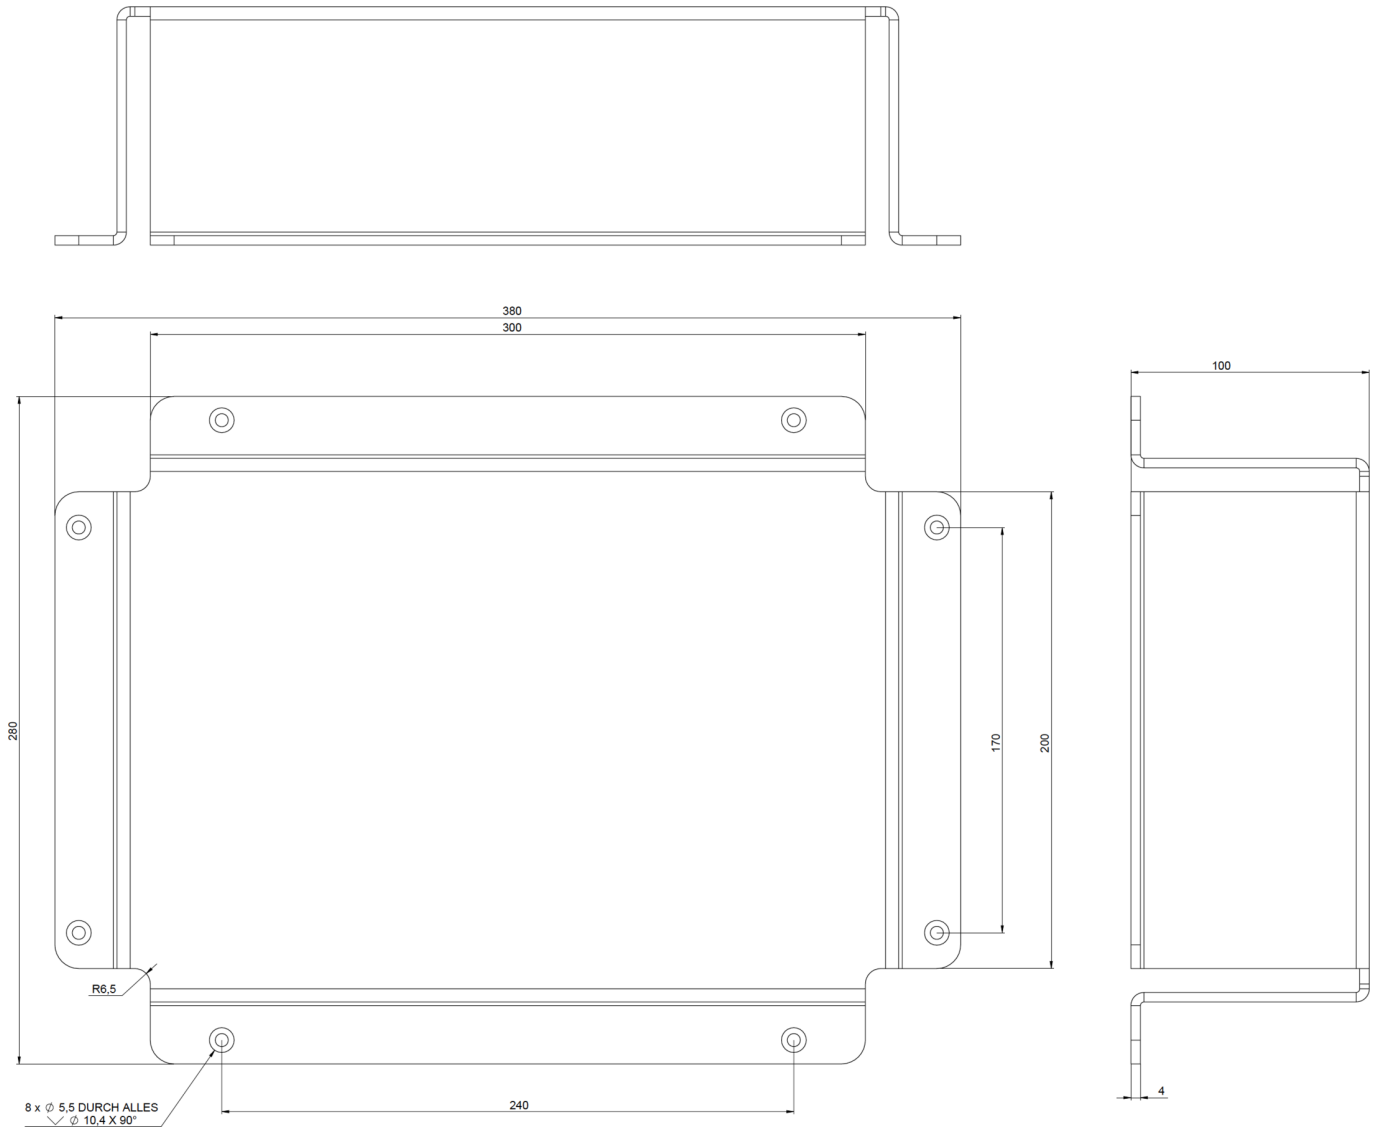

Art.-Nr: BALLPLX-KD
Wire mesh surround
Wire mesh surround 370x270x100mm including clips, clear Plexiglas for KDU

The transparent Plexiglas (PMMA) wire mesh surround is suitable for use in sports halls. It is resistant to impact from balls in accordance with DIN 18032 and, with IK10, provides a high level of protection against impact and shock loading. As well as providing protection, it also offers a clear view of the luminaire.

More information

www.rp-group.com/en/item/BALLPLX-KD

TECHNICAL DATA

Depth	100 mm
Width	280 mm
Height	380 mm
Weight	0.87 kg
Customs tariff number	39269097
GTIN	4260349829489

TECHNICAL DRAWING

As of: 12.05.2026 - Subject to technical changes and errors.