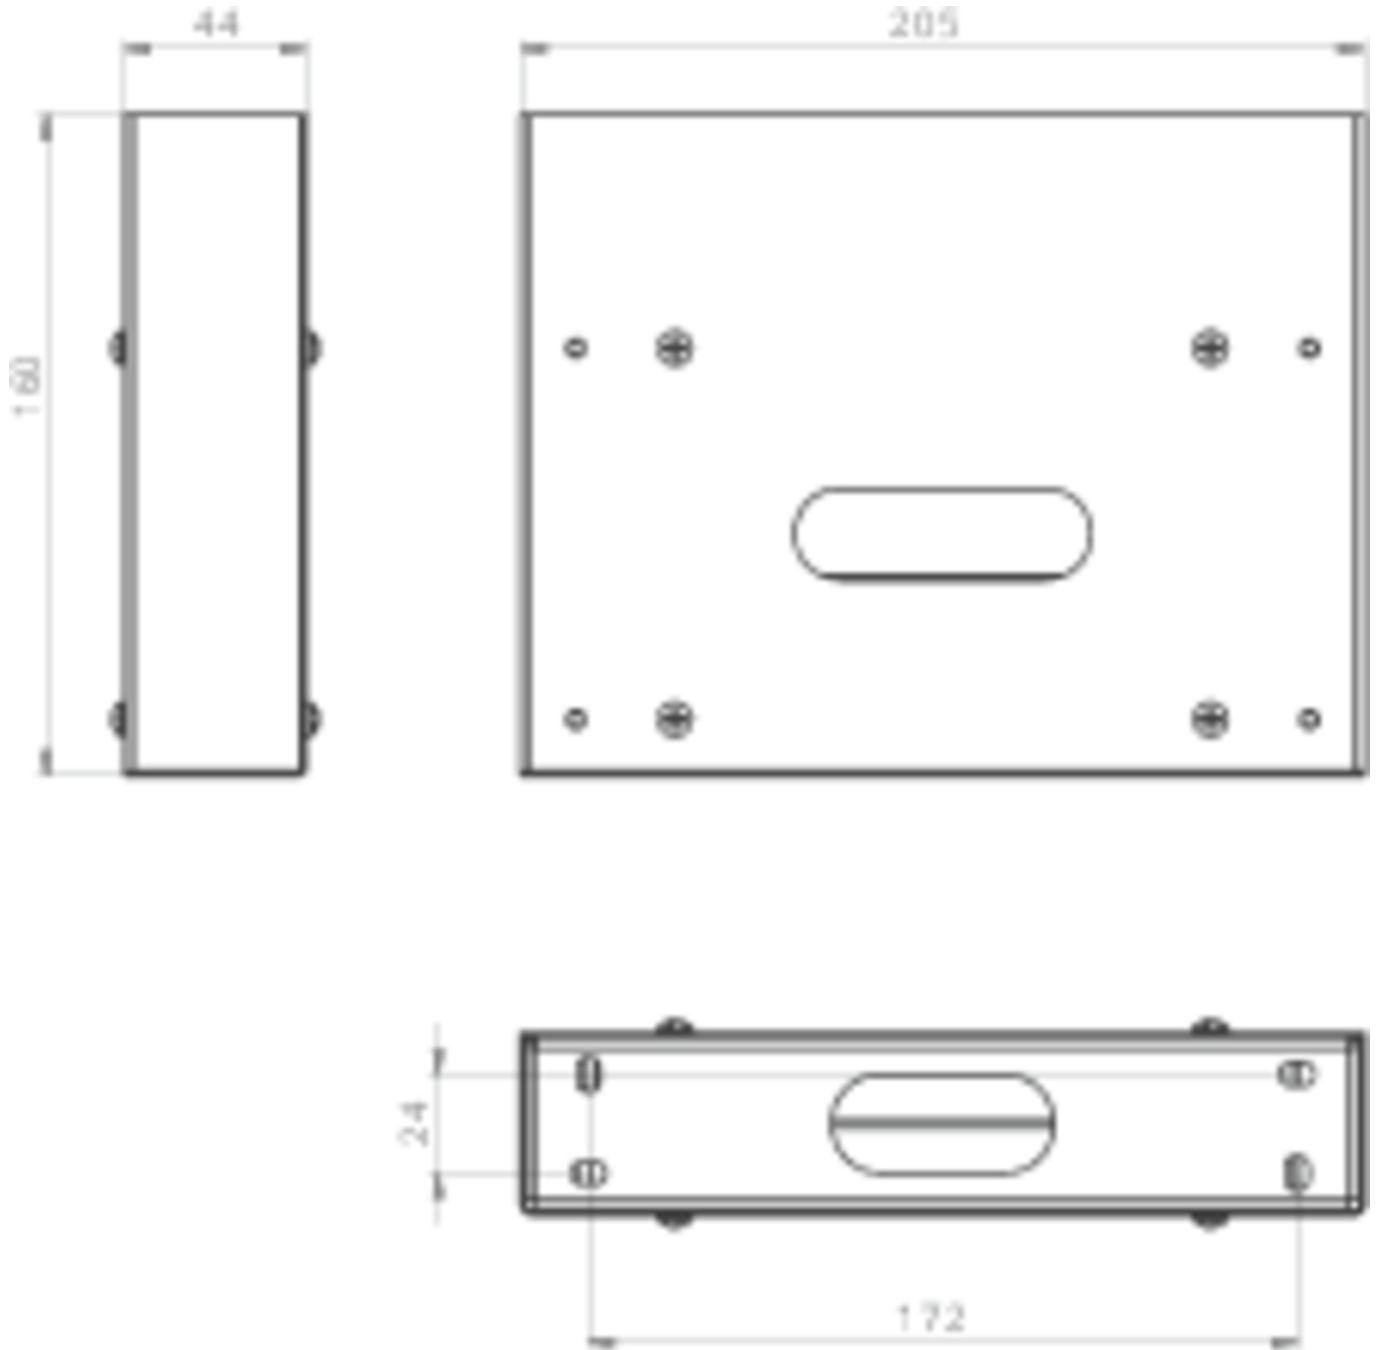

TECHNICAL DRAWING

As of: 12.05.2026 - Subject to technical changes and errors.