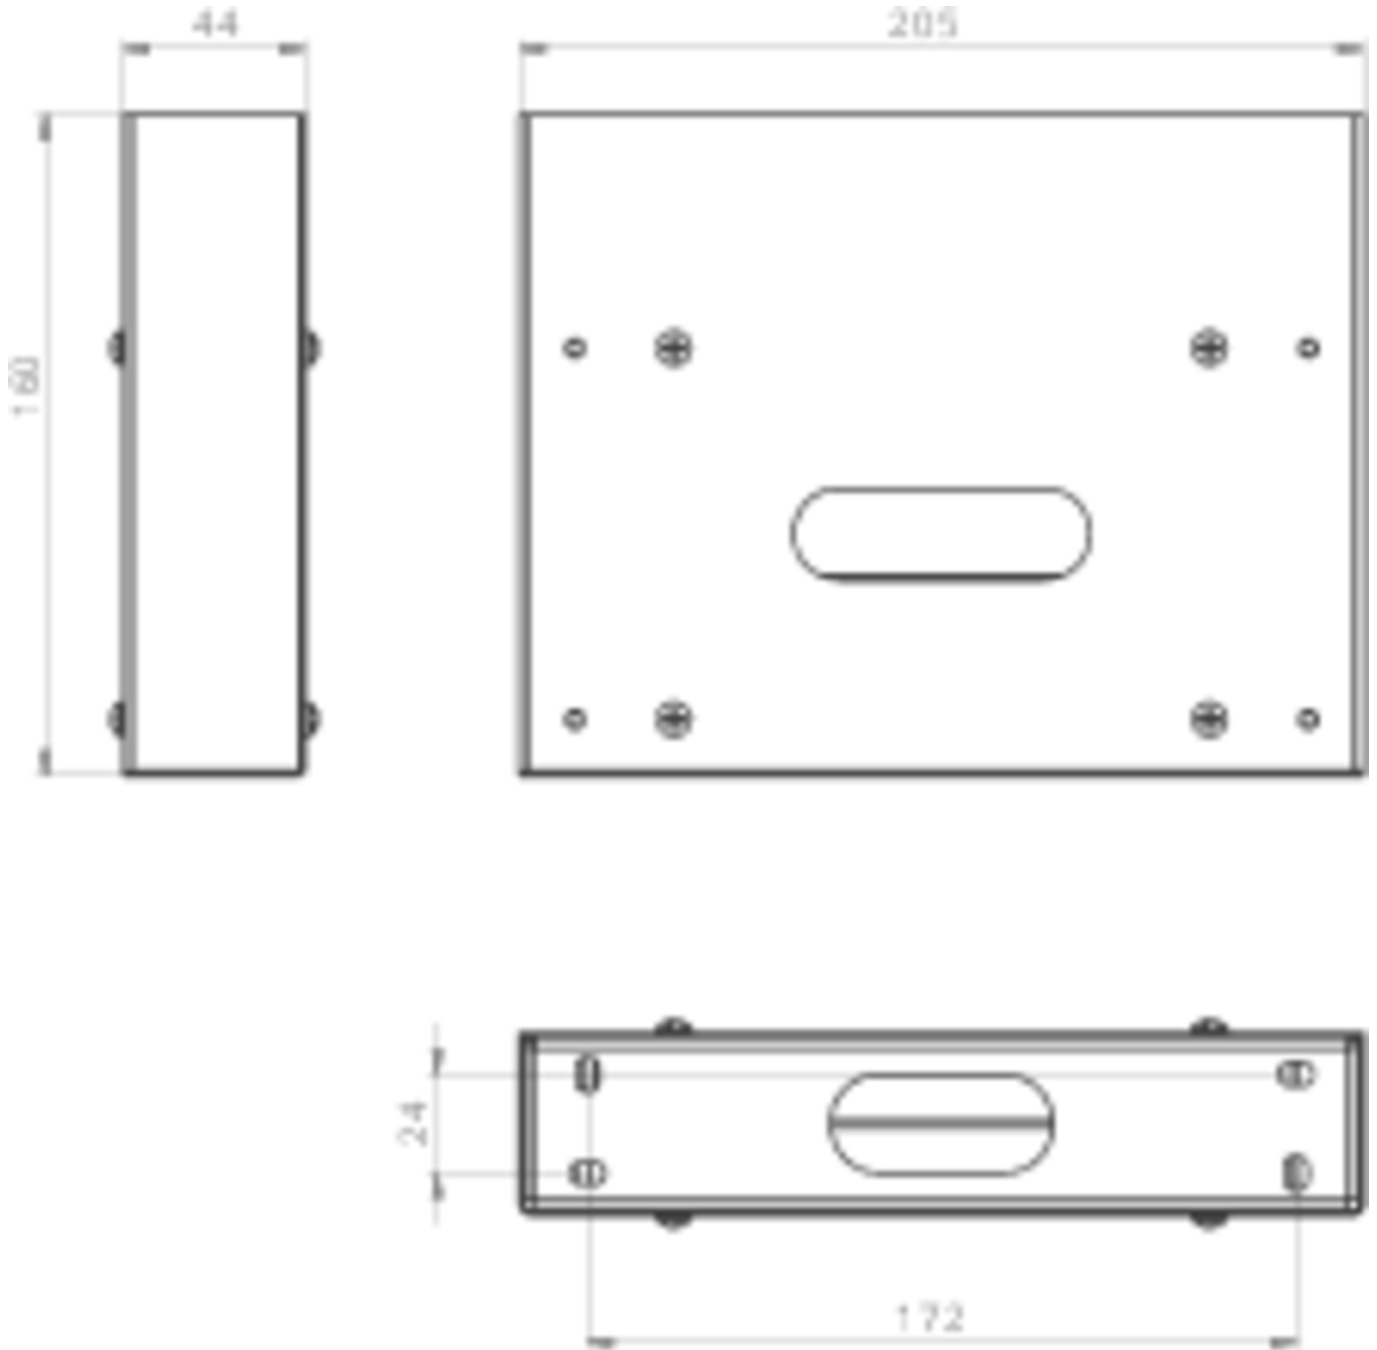

Art.-Nr: FMDA002
Professional ceiling bracket (double-sided) for FM
emergency lights, white
Robust bracket for ceiling mounting of safety and escape
route lights.

ceiling bracket, double sided white convenient for FM

More information
www.rp-group.com/en/item/FMDA002

TECHNICAL DATA

Depth	44 mm
Width	205 mm
Height	160 mm
Weight	1.2 kg
Customs tariff number	94059200
GTIN	4260349828932

TECHNICAL DRAWING

As of: 12.05.2026 - Subject to technical changes and errors.