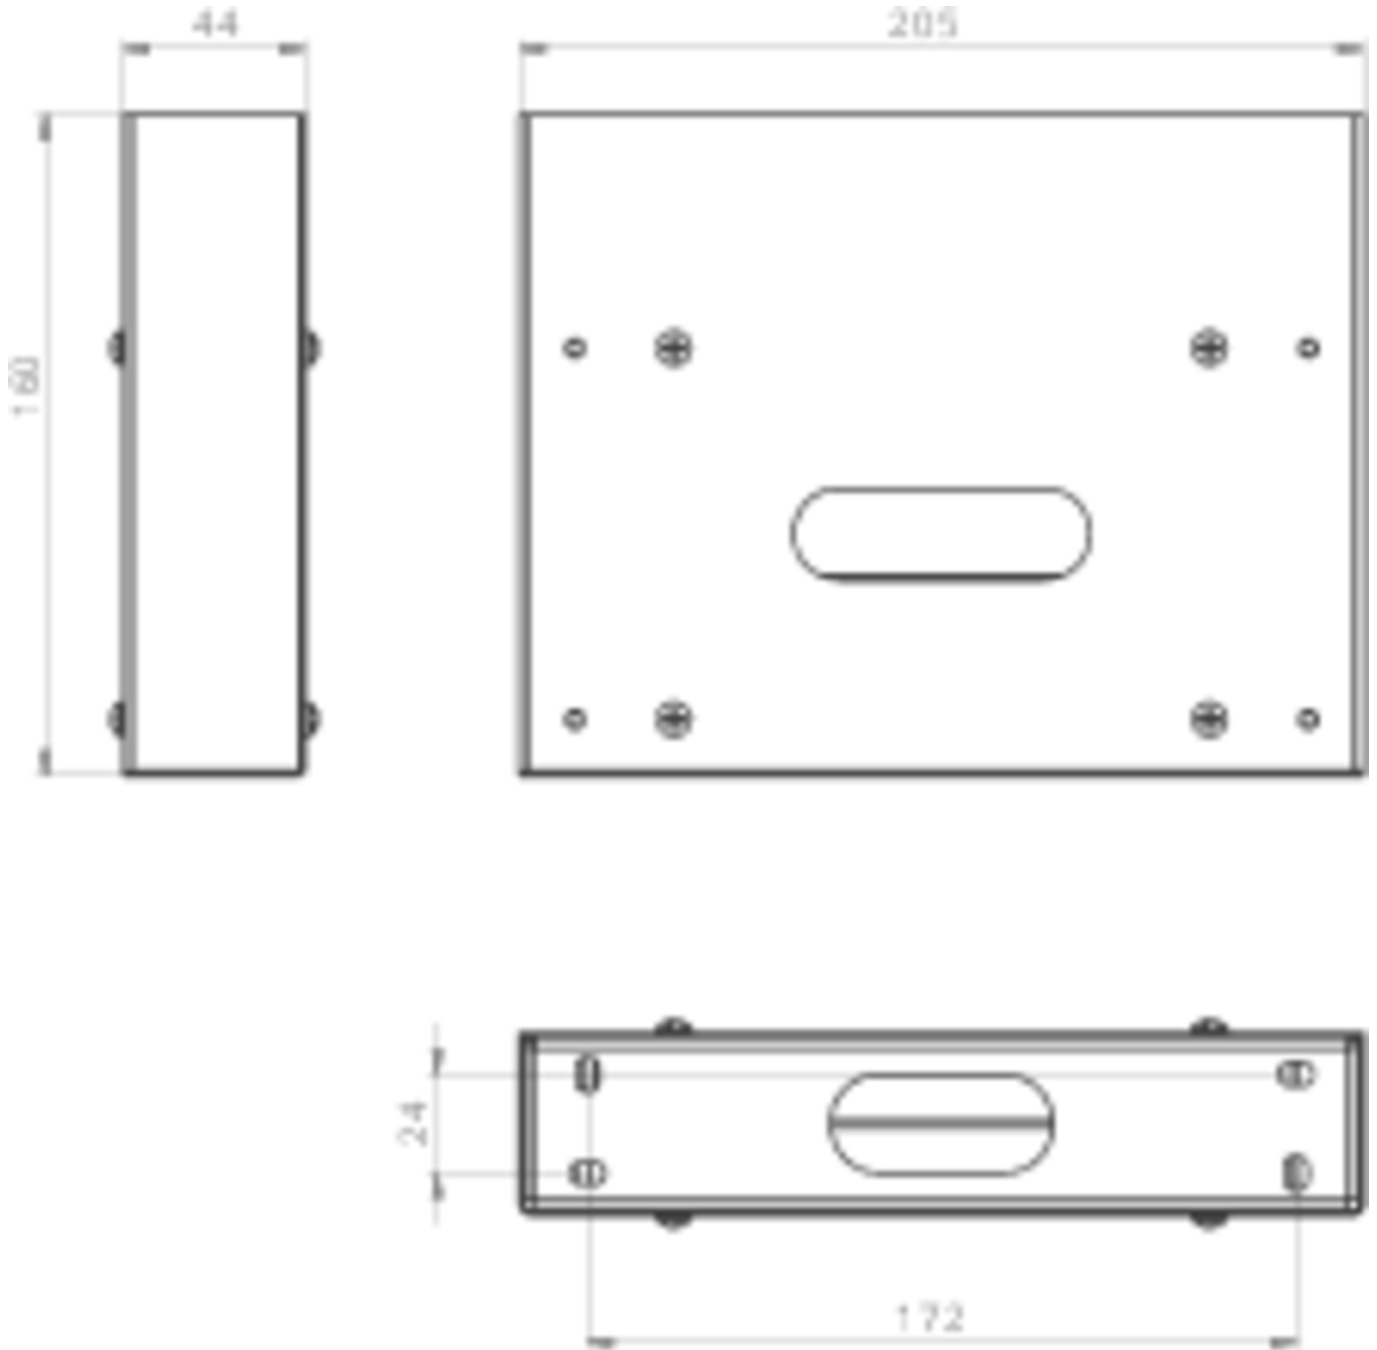

**Art.-Nr: FMDA002-AZ**

**Double-sided ceiling bracket for emergency lighting - anthracite, FM-compatible**

**Robust ceiling mount for optimum, two-sided visibility of FM series emergency exit lights.**

ceiling bracket, double sided white convenient for FM

More information

[www.rp-group.com/en/item/FMDA002-AZ](http://www.rp-group.com/en/item/FMDA002-AZ)

## TECHNICAL DATA

Depth	44 mm
Width	205 mm
Height	160 mm
Weight	1.2 kg
Customs tariff number	94059200
GTIN	4260581717629

TECHNICAL DRAWING

As of: 12.05.2026 - Subject to technical changes and errors.