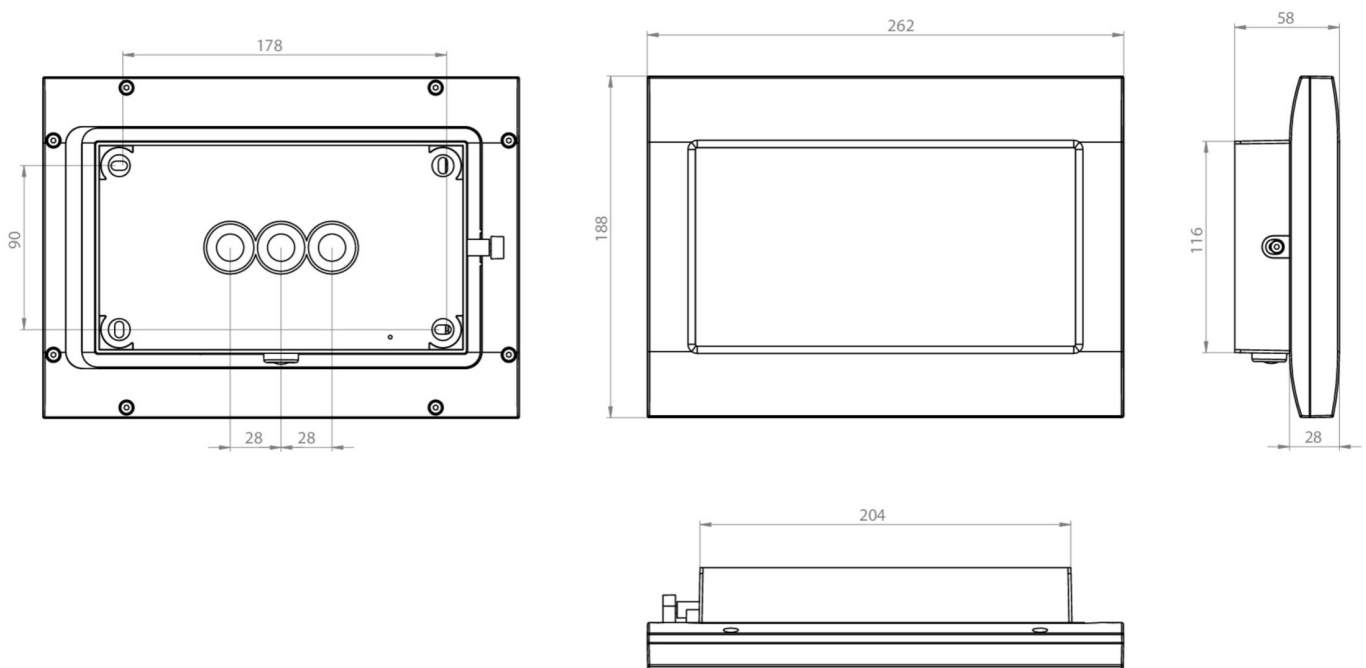

Power max.	3,4 W
Power maintained	3,4 W
Power non-maintained	1,1 W
Ambient temperature maintained mode	-20 °C to 40 °C
Ambient temperature non-maintained mode	-20 °C to 40 °C
Depth	58 mm
Width	262 mm
Height	188 mm
Weight	1.96
Weight incl. packaging	2.06
Connection cross-section	2.5 mm²
Switching input	Yes
Emergency light blocking	No
Battery connection	No
Dimming function	Yes
Customs tariff number	94056180
GTIN	4260581711054

TECHNICAL DRAWING