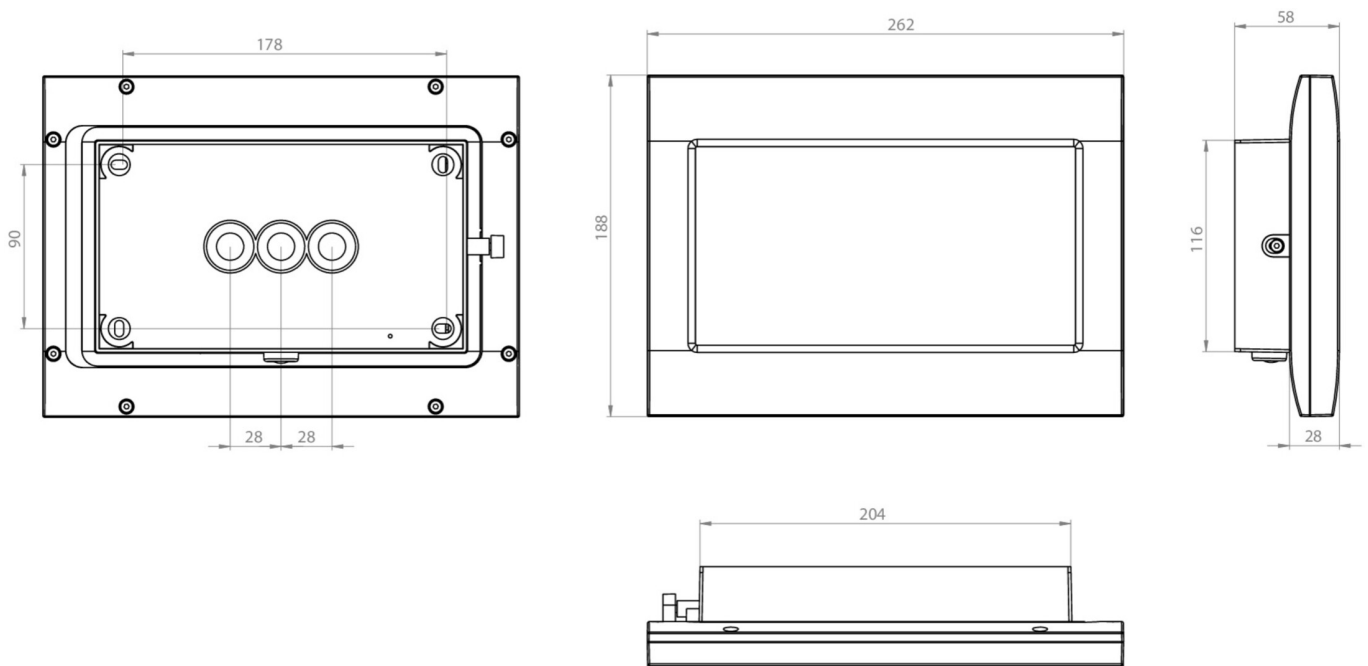

Ambient temperature maintained mode	-20 °C to 40 °C
Ambient temperature non-maintained mode	-20 °C to 40 °C
Depth	58 mm
Width	262 mm
Height	188 mm
Weight	1.99
Weight incl. packaging	2.09
Connection cross-section	2.5 mm²
Switching input	Yes
Emergency light blocking	No
Battery connection	No
Dimming function	Yes
Luminous flux mains	520 lm
Luminous flux emergency	520 lm
Customs tariff number	94056180
GTIN	4260581717704

TECHNICAL DRAWING