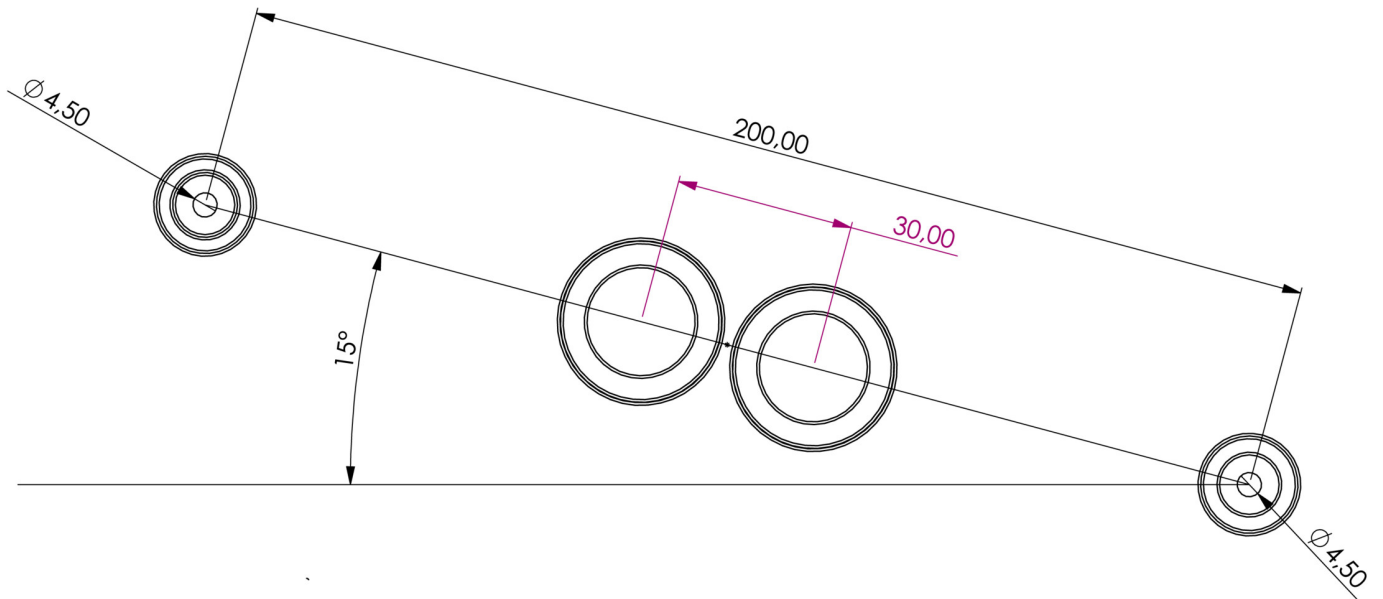

RELATED PRODUCTS

Art.-No.	Image	Monitoring	Supply	Color	Investment	Automatic log	Maintenance level	Remote maintenance	max. luminaires	Single luminaire monitoring
QBW009ML-BM		Central power supply (ML)	Central power supply	RAL 9003	€€€	Yes	low	Yes	1,920 per system	central

As of: 04.07.2026 - Subject to technical changes and errors.