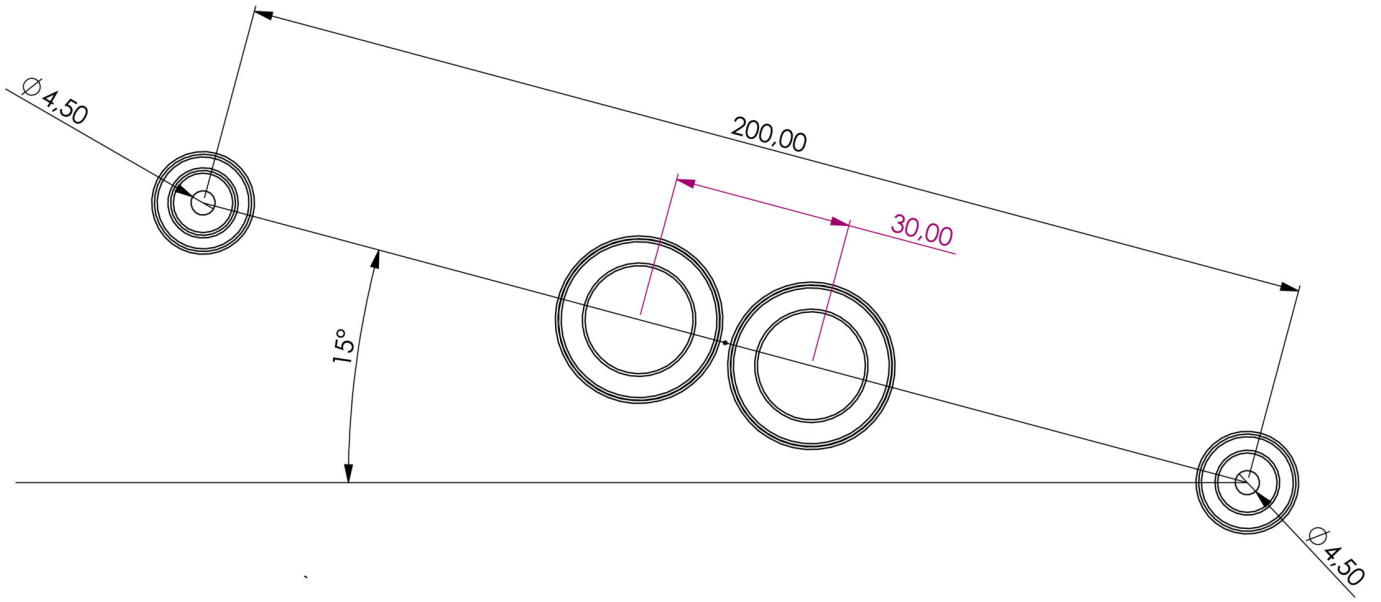

As of: 04.07.2026 - Subject to technical changes and errors.