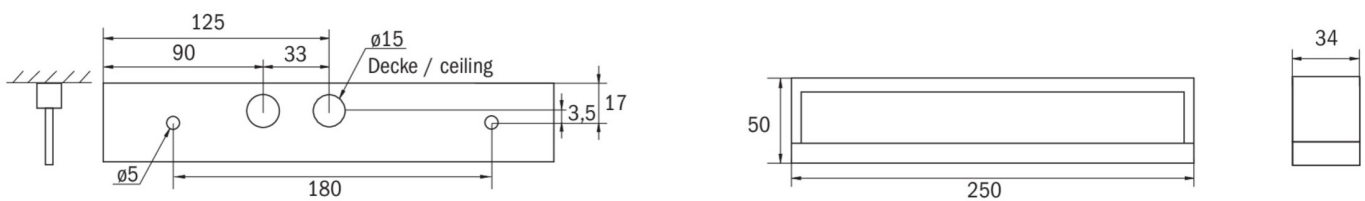

Power non-maintained	1 W
Ambient temperature maintained mode	-10 °C to 40 °C
Ambient temperature non-maintained mode	-5 °C to 40 °C
Depth	250 mm
Width	34 mm
Height	50 mm
Weight	0.58
Weight incl. packaging	0.65
Connection cross-section	2.5 mm²
Switching input	Yes
Emergency light blocking	No
Battery connection	Connector
Dimming function	No
Luminous flux mains	190 lm
Luminous flux emergency	190 lm
Customs tariff number	94056120
GTIN	4260682144577

TECHNICAL DRAWING

ACCESSORY LIST

- KME-EB - Mounting frame
- BALL1 - Wire mesh guard
- KMBE - Concrete-mounted box
- BALLPLX-KMB - Wire mesh surround
- KMBFH - Customisable positioning for optimal emergency exit lighting – 249 x 40 mm
- LFPN3233.01 - Battery