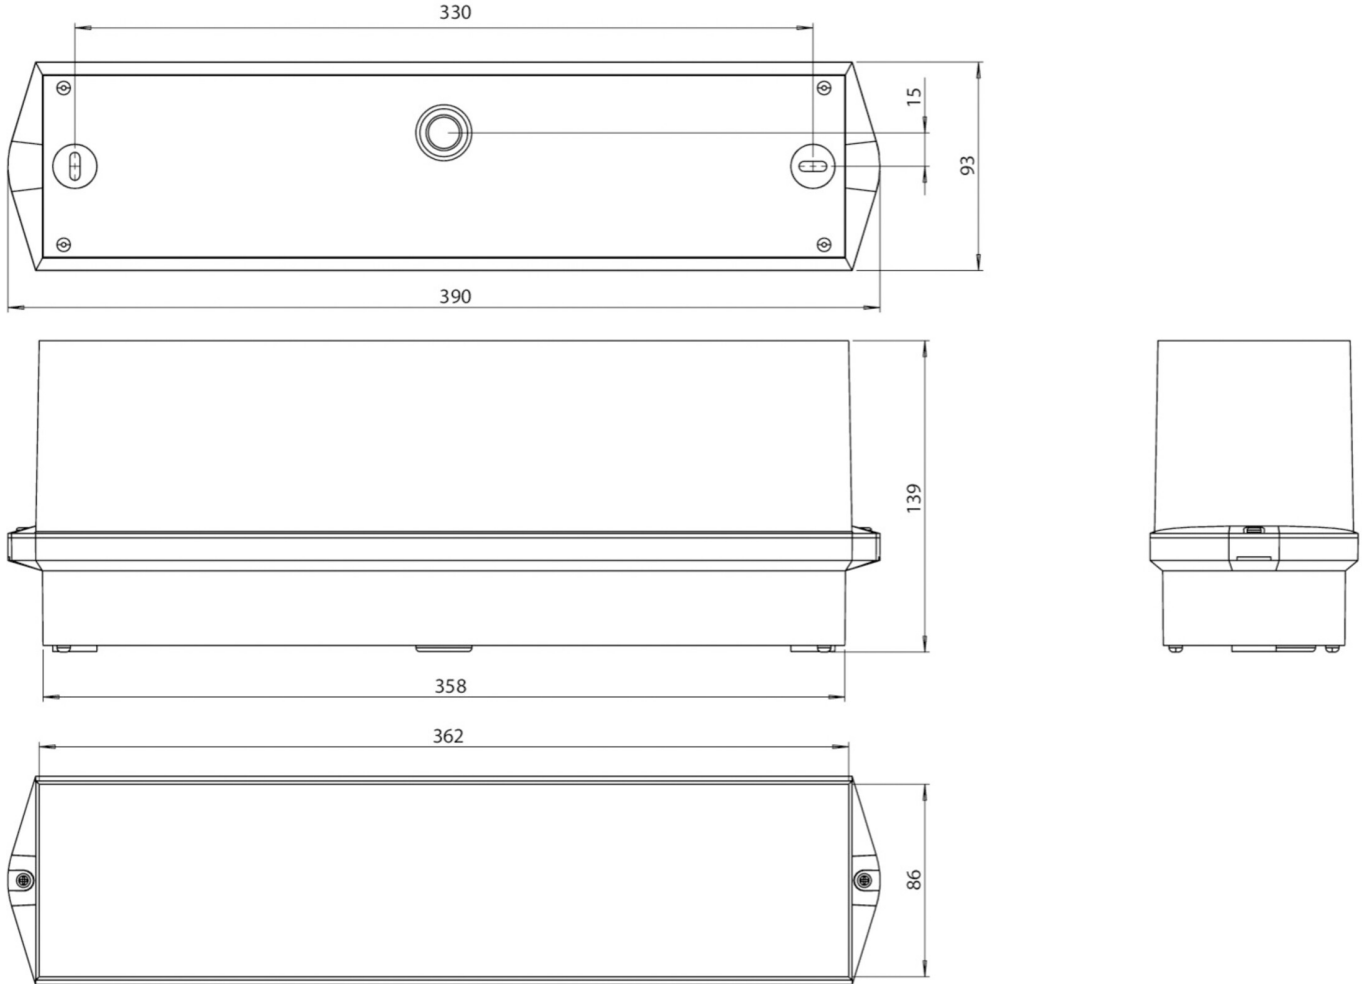

TECHNICAL DRAWING

ACCESSORY LIST

BKW - Robust steel protective grille for emergency lighting

RELATED PRODUCTS

Art.-No.	Image	Monitoring	Supply	Color	Investment	Automatic log	Maintenance level	Remote maintenance	max. luminaires	Single luminaire monitoring
KWID519CC		CoreCompact 24 (CC)	Central power supply	RAL 9003	€€	Yes	low	Yes		central

As of: 04.07.2026 - Subject to technical changes and errors.