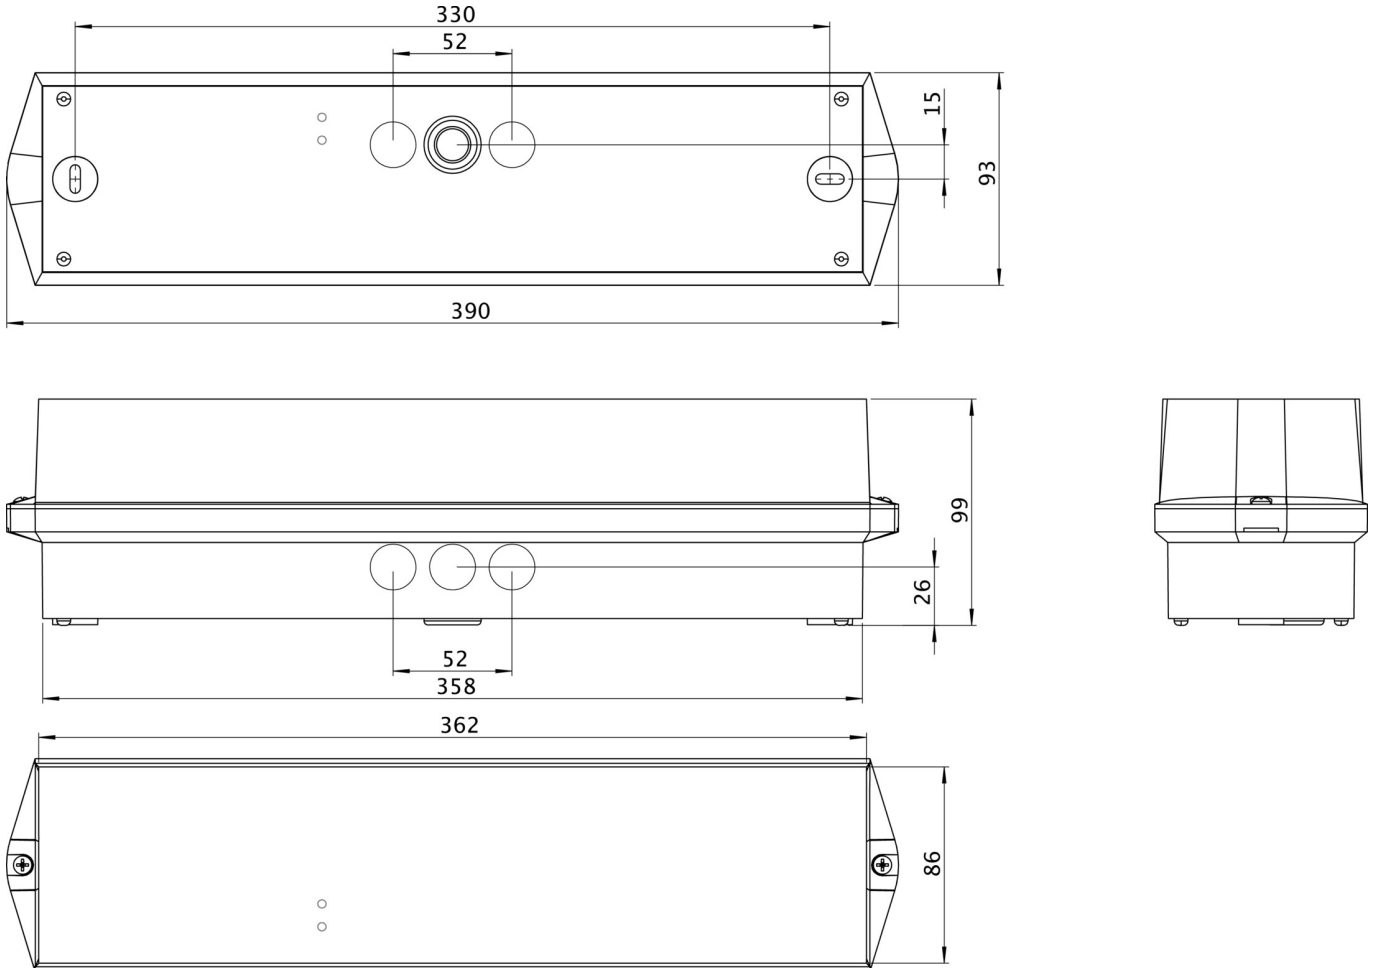

TECHNICAL DRAWING

ACCESSORY LIST

BKW - Robust steel protective grille for emergency lighting

KWIE - Installation frame

RELATED PRODUCTS

Art.-No.	Image	Monitoring	Supply	Color	Investment	Automatic log	Maintenance level	Remote maintenance	max. luminaires	Single luminaire monitoring
KWIW519CC		CoreCompact 24 (CC)	Central power supply	RAL 9003	€€	Yes	low	Yes		central

As of: 04.07.2026 - Subject to technical changes and errors.