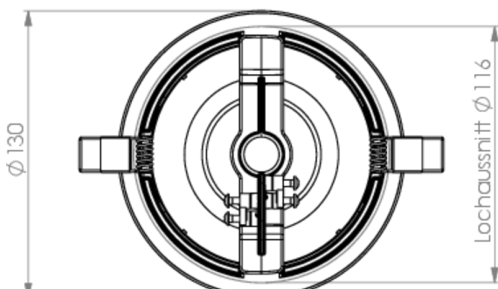

TECHNICAL DRAWING

As of: 12.05.2026 - Subject to technical changes and errors.