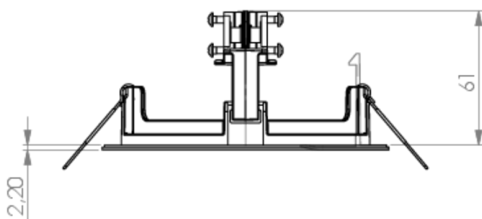

TECHNICAL DRAWING

As of: 12.05.2026 - Subject to technical changes and errors.