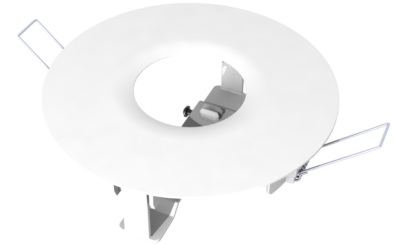

**Art.-Nr: ILDE**  
**Mounting frame**  
**Mounting frame, plastic white**

White, plastic mounting frame for holding all versions of the ILD. This accessory can be used to fit in the ceiling all variants of the ILD safety luminaire, which is designed as a luminaire for mounting on the ceiling surface.

More information  
[www.rp-group.com/en/item/ILDE](http://www.rp-group.com/en/item/ILDE)

**TECHNICAL DATA**

Depth	130 mm
Width	130 mm
Height	62 mm
Weight	0.07 kg
Customs tariff number	94059200
GTIN	4260682150110