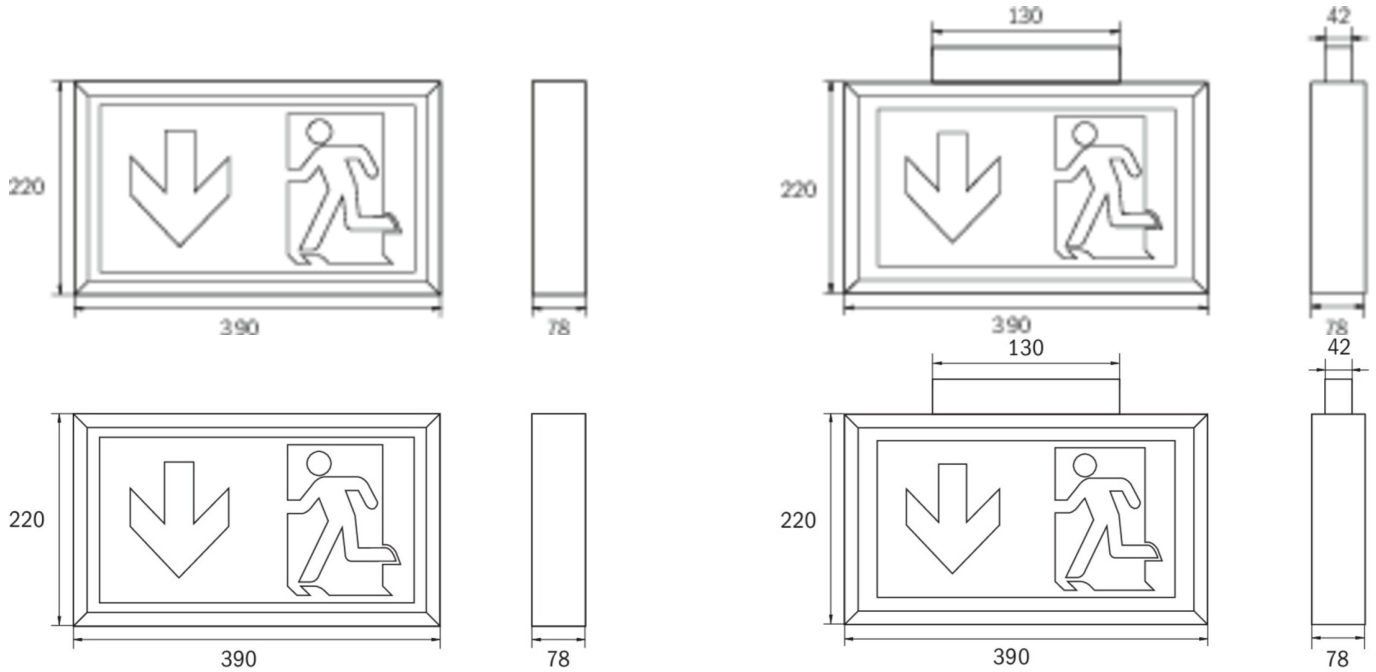

TECHNICAL DRAWING

ACCESSORY LIST

DSA - Wire suspension

BALL2 - Wire mesh guard

2PW-EB - Pendant

2DW-EB - Pre-assembled designer pendant pair with fixed canopy, 4-core, white