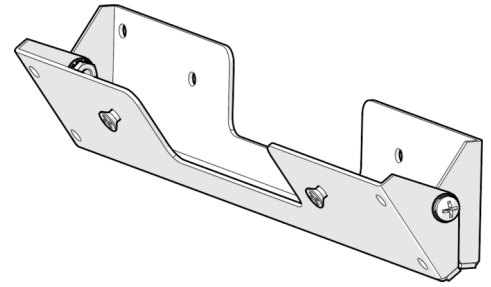

**Art.-Nr: KMBFH**  
**Customisable positioning for optimal emergency exit lighting**  
**– 249 x 40 mm**

Flexible parallel bracket, which allows the entire luminaire housing to be aligned. The bracket can be used, for example, to align safety luminaires to optimise illumination of escape and emergency routes.

More information

[www.rp-group.com/en/item/KMBFH](http://www.rp-group.com/en/item/KMBFH)

**TECHNICAL DATA**

Depth	28 mm
Width	249 mm
Height	40 mm
Weight	0.25 kg
Customs tariff number	39269097
GTIN	4260682146922