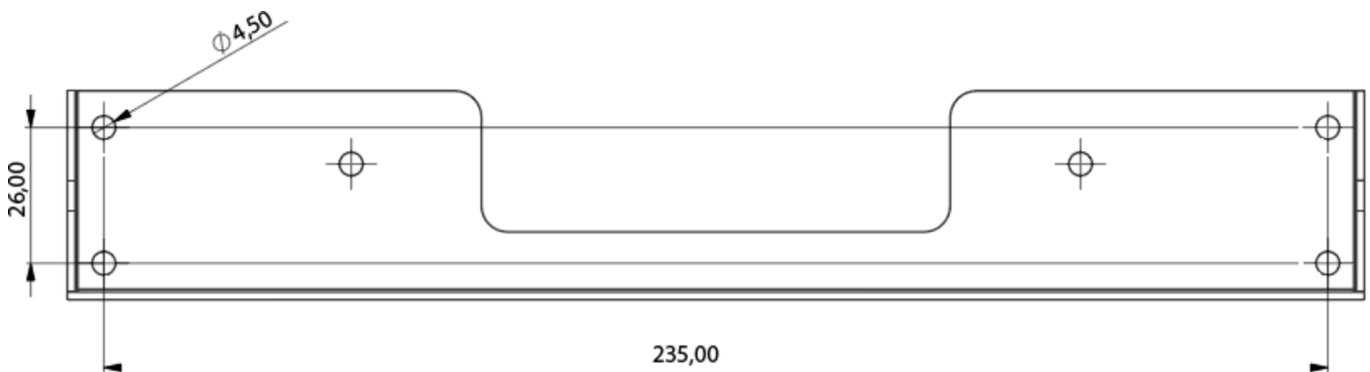

TECHNICAL DRAWING

As of: 12.05.2026 - Subject to technical changes and errors.