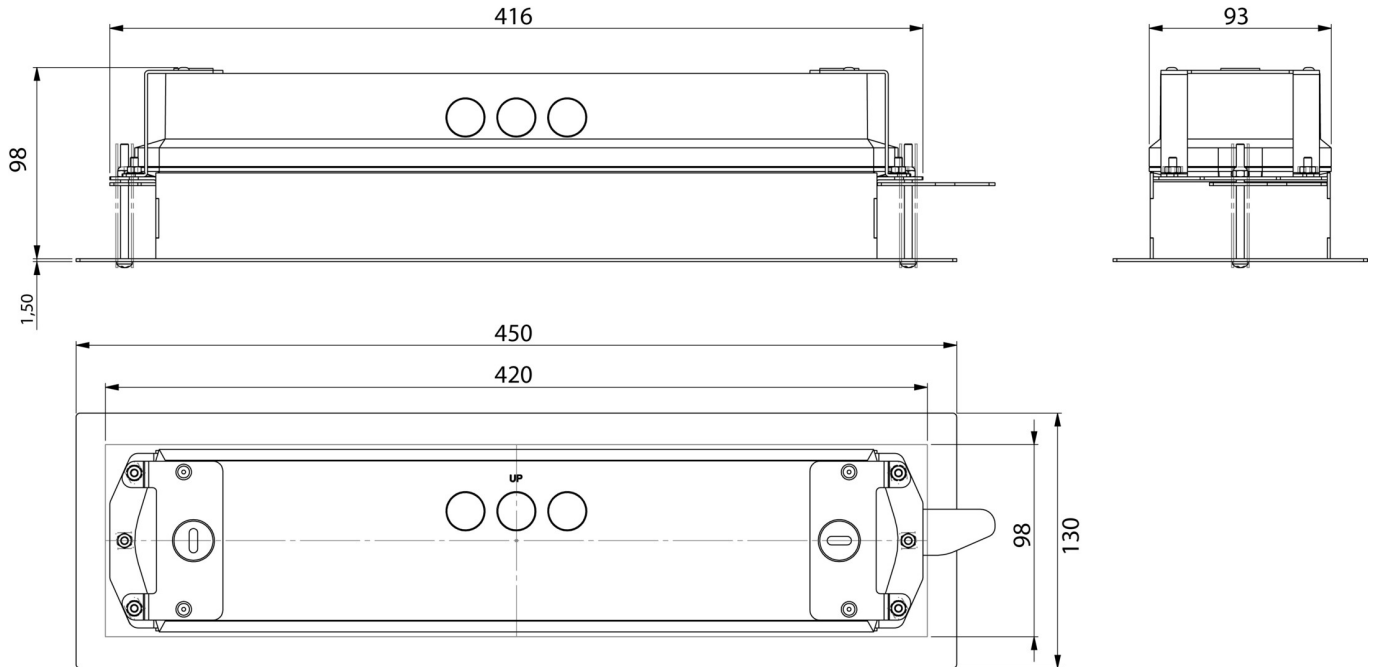

Art.-Nr: KWIE
Installation frame
KWI - Flush-mounted installation frame for wall and ceiling installation

Recessed frame in order to be able to install the KWIW luminaire almost flush with the ceiling.

More information
www.rp-group.com/en/item/KWIE

TECHNICAL DATA

Depth	450 mm
Width	130 mm
Height	2 mm
Weight	kg
Customs tariff number	94059900
GTIN	4260682149909

TECHNICAL DRAWING

As of: 12.05.2026 - Subject to technical changes and errors.