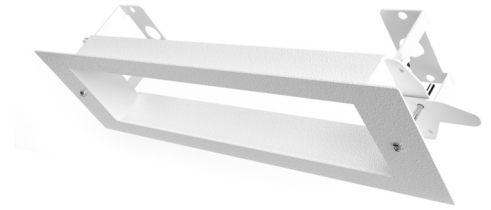

Art.-Nr: KWIE
Installation frame
KWI - Flush-mounted installation frame for wall and ceiling installation

Recessed frame in order to be able to install the KWIW luminaire almost flush with the ceiling.

More information
www.rp-group.com/en/item/KWIE

TECHNICAL DATA

Depth	450 mm
Width	130 mm
Height	2 mm
Weight	kg
Customs tariff number	94059900
GTIN	4260682149909

TECHNICAL DRAWING

As of: 12.05.2026 - Subject to technical changes and errors.