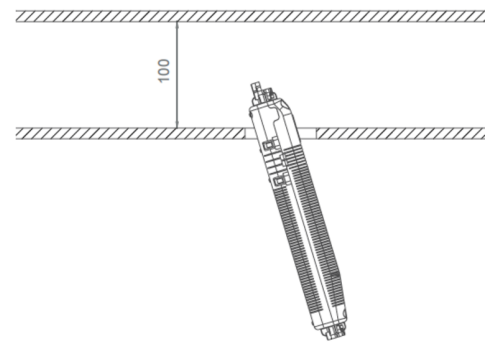

The compact design permits mounting in a 68mm opening in the ceiling. Alongside the usual recessed ceiling mounting, it can also be mounted in conventional and fire protection sockets. It is secured with ease using tension springs or a screw connection on the box.

TECHNICAL DRAWING

Maße EER / EEQ

Lochsausschnitt EER / EEQ

Einsatz in U-Putzdose: 68mm
Einzelbatterie mit UH-1: 74mm

Schalterdose notwendig (nicht im Lieferumfang enthalten)

Einzelbatterie-Elektronik-Box (UH-1)