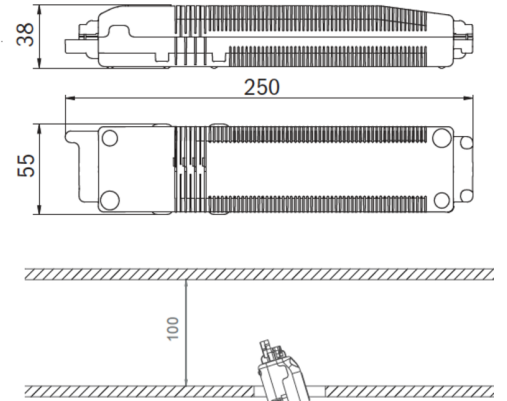

The compact design permits mounting in a 68mm opening in the ceiling. Alongside the usual recessed ceiling mounting, it can also be mounted in conventional and fire protection sockets. It is secured with ease using tension springs or a screw connection on the box.

Input voltage AC	230 V
Input frequency	50 / 60 Hz
Input voltage DC	216 V
Power max.	4,8 W
Power maintained	4,8 W
Power non-maintained	0,7 W
Ambient temperature maintained mode	-20 °C to 40 °C
Ambient temperature non-maintained mode	-20 °C to 40 °C
Height	4 mm
Diameter	88 mm
Installation dimensions Diameter	68 mm
Weight	0.25
Weight incl. packaging	0.38
Connection cross-section	2.5 mm ²
Switching input	No
Emergency light blocking	No
Battery connection	No
Dimming function	No
Luminous flux mains	470 lm
Luminous flux emergency	470 lm
Customs tariff number	94056180
GTIN	4260682150882

TECHNICAL DRAWING

Maße EER / EEQ

Lochausschnitt EER / EEQ

Einsatz in U-Putzdose: 68mm
Einzelbatterie mit UH-1: 74mm

Schalterdose notwendig (nicht im Lieferumfang enthalten)

Einzelbatterie-Elektronik-Box (UH-1)