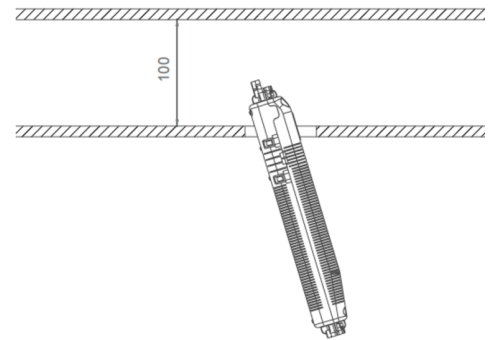

The compact design permits mounting in a 68mm opening in the ceiling. Alongside the usual recessed ceiling mounting, it can also be mounted in conventional and fire protection sockets. It is secured with ease using tension springs or a screw connection on the box.

Operating mode	Non-maintained / maintained
Input voltage AC	230 V
Input frequency	50 Hz
Power max.	6,4 W
Power maintained	5,1 W
Power non-maintained	0,8 W
Ambient temperature maintained mode	-5 °C to 40 °C
Ambient temperature non-maintained mode	-5 °C to 40 °C
Height	4 mm
Diameter	88 mm
Installation dimensions Diameter	68 mm
Weight	0.32
Weight incl. packaging	0.45
Connection cross-section	2.5 mm ²
Switching input	Yes
Emergency light blocking	Yes
Battery connection	Connector
Dimming function	Yes
Luminous flux mains	470 lm
Luminous flux emergency	470 lm
Customs tariff number	94056180
GTIN	4260682150738

TECHNICAL DRAWING

Maße EER / EEQ

Lochsausschnitt EER / EEQ

Einsatz in U-Putzdose: 68mm
Einzelbatterie mit UH-1: 74mm

Schalterdose notwendig (nicht im Lieferumfang enthalten)

Einzelbatterie-Elektronik-Box (UH-1)