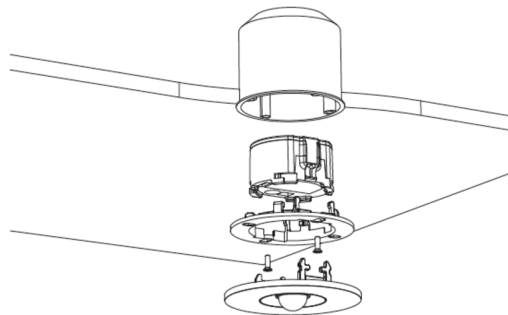

The compact design permits mounting in a 68mm opening in the ceiling. Alongside the usual recessed ceiling mounting, it can also be mounted in conventional and fire protection sockets. It is secured with ease using tension springs or a screw connection on the box.

TECHNICAL DRAWING

Maße EER / EEQ

Lochausschnitt EER / EEQ

Einsatz in U-Putzdose: 68mm
Einzelbatterie mit UH-1: 74mm

Schalterdose notwendig (nicht im Lieferumfang enthalten)

Einzelbatterie-Elektronik-Box (UH-1)