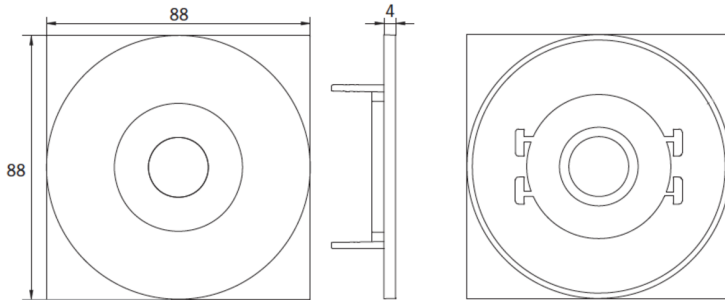

More information

www.rp-group.com/en/item/EERL029ML-AZ

TECHNICAL DATA

Luminaire type	Emergency light
Mounting	Ceiling mounting
Pictograph	No
Illuminant	LED
Housing material	Zinc die-cast
Housing color	Anthracite
Protection type (IP)	IP20
Impact resistance (IK)	≥ 3
Certification	WEEE, CE
Insulation class	2
Supply	Centralised power supply systems
Monitoring	Central power supply (ML)
Bridging time	CPS
Battery	/
Operating mode	single luminaire switching

Input voltage AC	230 V
Input frequency	50 / 60 Hz
Input voltage DC	216 V
Power max.	2,1 W
Power maintained	2,1 W
Power non-maintained	0,7 W
Ambient temperature maintained mode	-20 °C to 40 °C
Ambient temperature non-maintained mode	-20 °C to 40 °C
Height	4 mm
Diameter	88 mm
Installation dimensions Diameter	68 mm
Weight	0.26
Weight incl. packaging	0.39
Connection cross-section	2.5 mm ²
Switching input	No
Emergency light blocking	No
Battery connection	No
Dimming function	No
Luminous flux mains	140 lm
Luminous flux emergency	140 lm
Customs tariff number	94056180
GTIN	4260682151292

TECHNICAL DRAWING

Maße EER / EEQ

Lochausschnitt EER / EEQ

Einsatz in U-Putzdose: 68mm
Einzelbatterie mit UH-1: 74mm

Schalterdose notwendig (nicht im Lieferumfang enthalten)

Einzelbatterie-Elektronik-Box (UH-1)