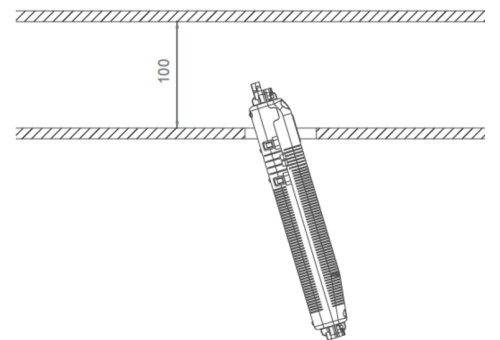

The compact design permits mounting in a 68mm opening in the ceiling. Alongside the usual recessed ceiling mounting, it can also be mounted in conventional and fire protection sockets. It is secured with ease using tension springs or a screw connection on the box.

TECHNICAL DRAWING

Maße EER / EEQ

Lochausschnitt EER / EEQ

Einsatz in U-Putzdose: 68mm
Einzelbatterie mit UH-1: 74mm

Schalterdose notwendig (nicht im Lieferumfang enthalten)

Einzelbatterie-Elektronik-Box (UH-1)