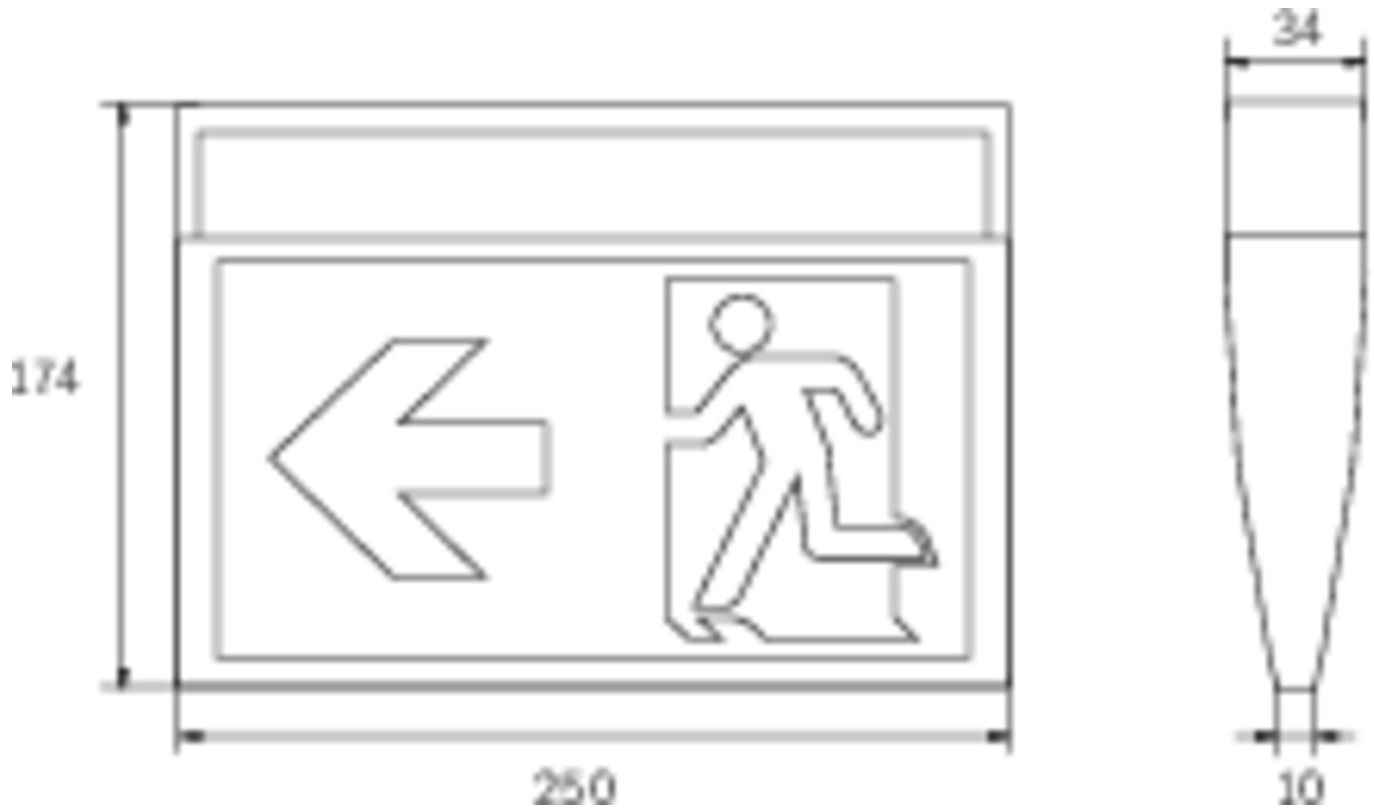

TECHNICAL DRAWING

ACCESSORY LIST

- DSA - Wire suspension
- 2PSW-EB - Pre-assembled pendant set for escape sign luminaires
- KME-SW - Mounting frame
- AWKSU - Wall bracket
- KMBE - Concrete-mounted box
- BALLPLX-KMU.01 -