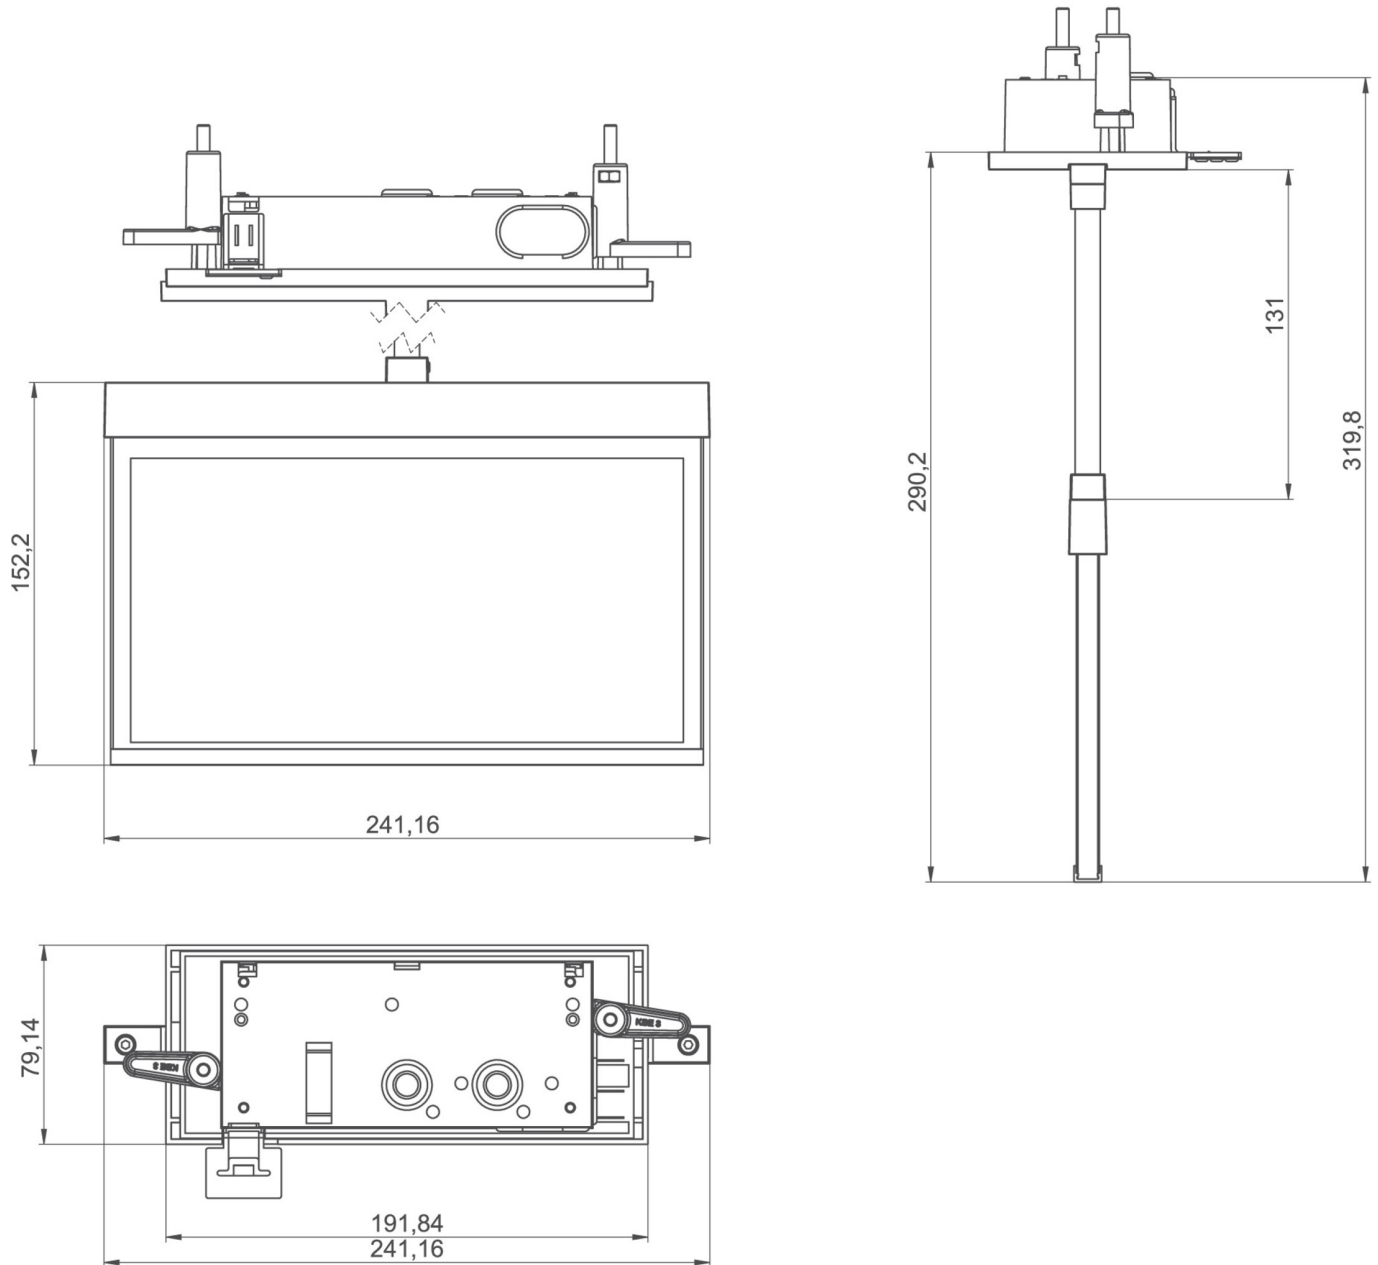

TECHNICAL DRAWING

ACCESSORY LIST

AM-XBE - Flush-mounted box

LFPN3212-SET-2AKKU - Battery

AM-X-PKG - Precision ball joint for square pendulums – tilt compensation up to 23°