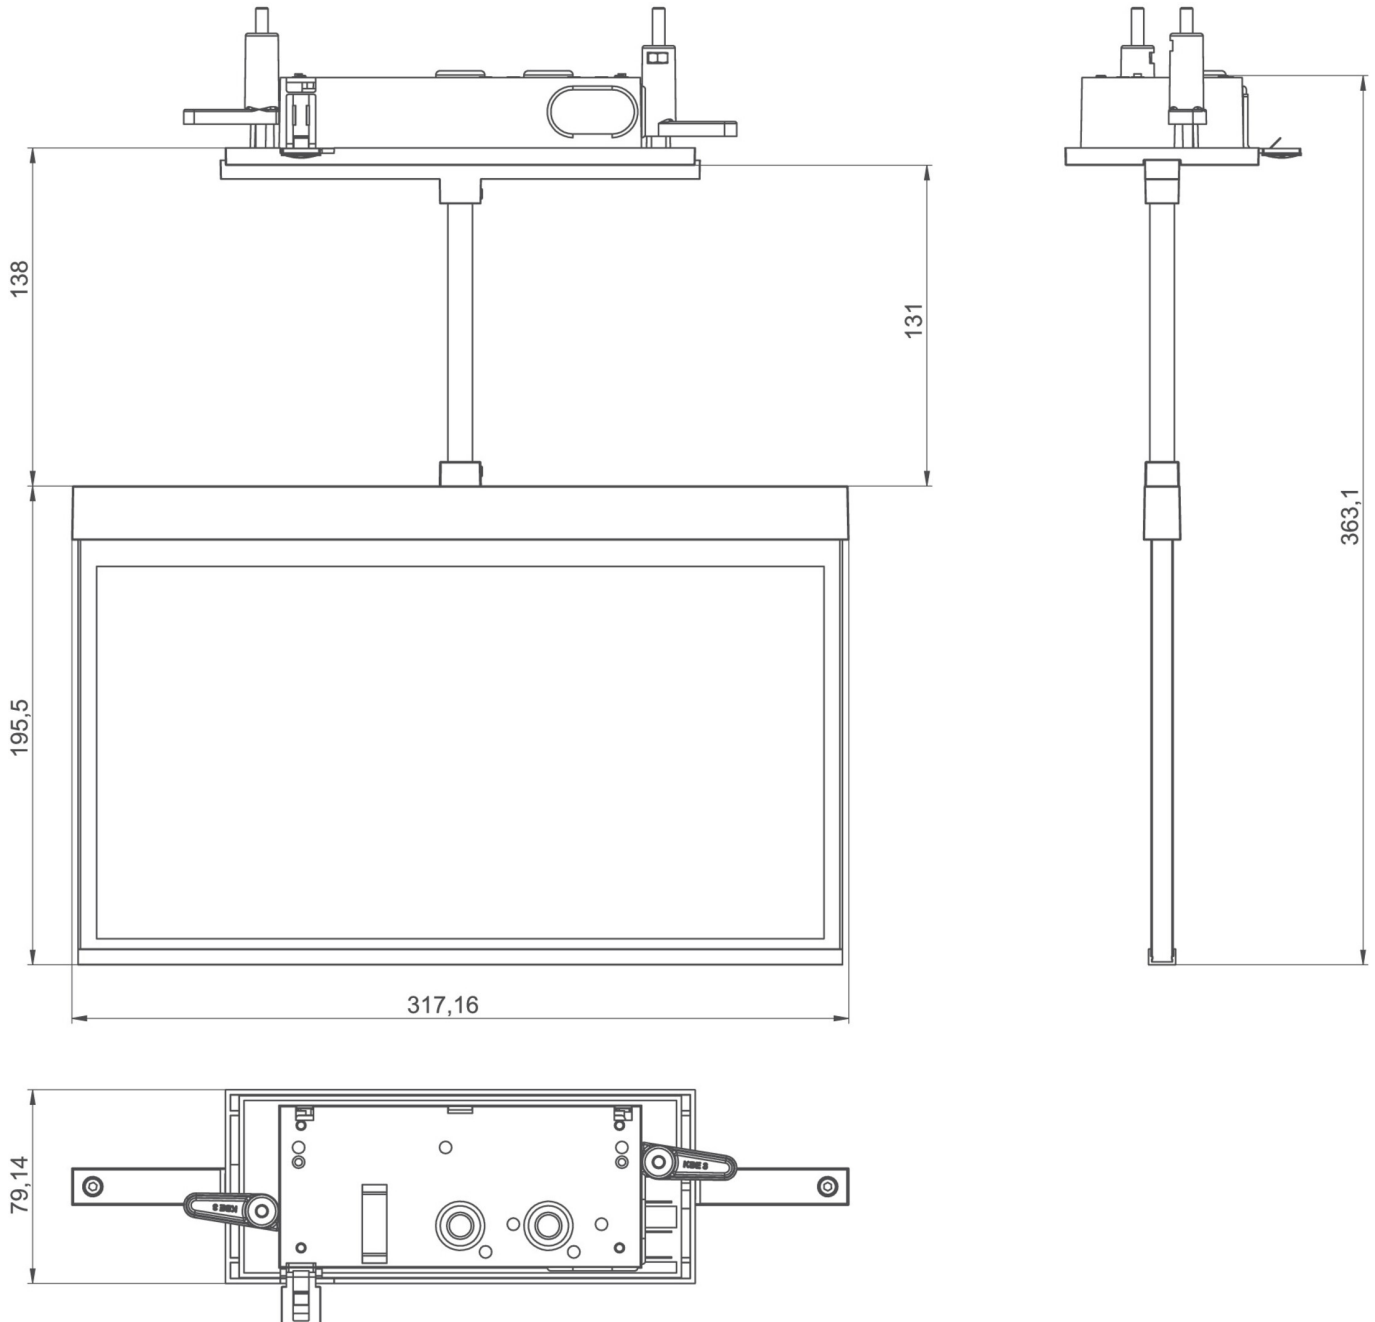

TECHNICAL DRAWING

ACCESSORY LIST

AM-XBE - Flush-mounted box

AM-X-PKG-AZ - Ball joint for sloping ceiling compensation for pendant luminaires (OLED/A series)

LFPN3212-SET-2AKKU - Battery