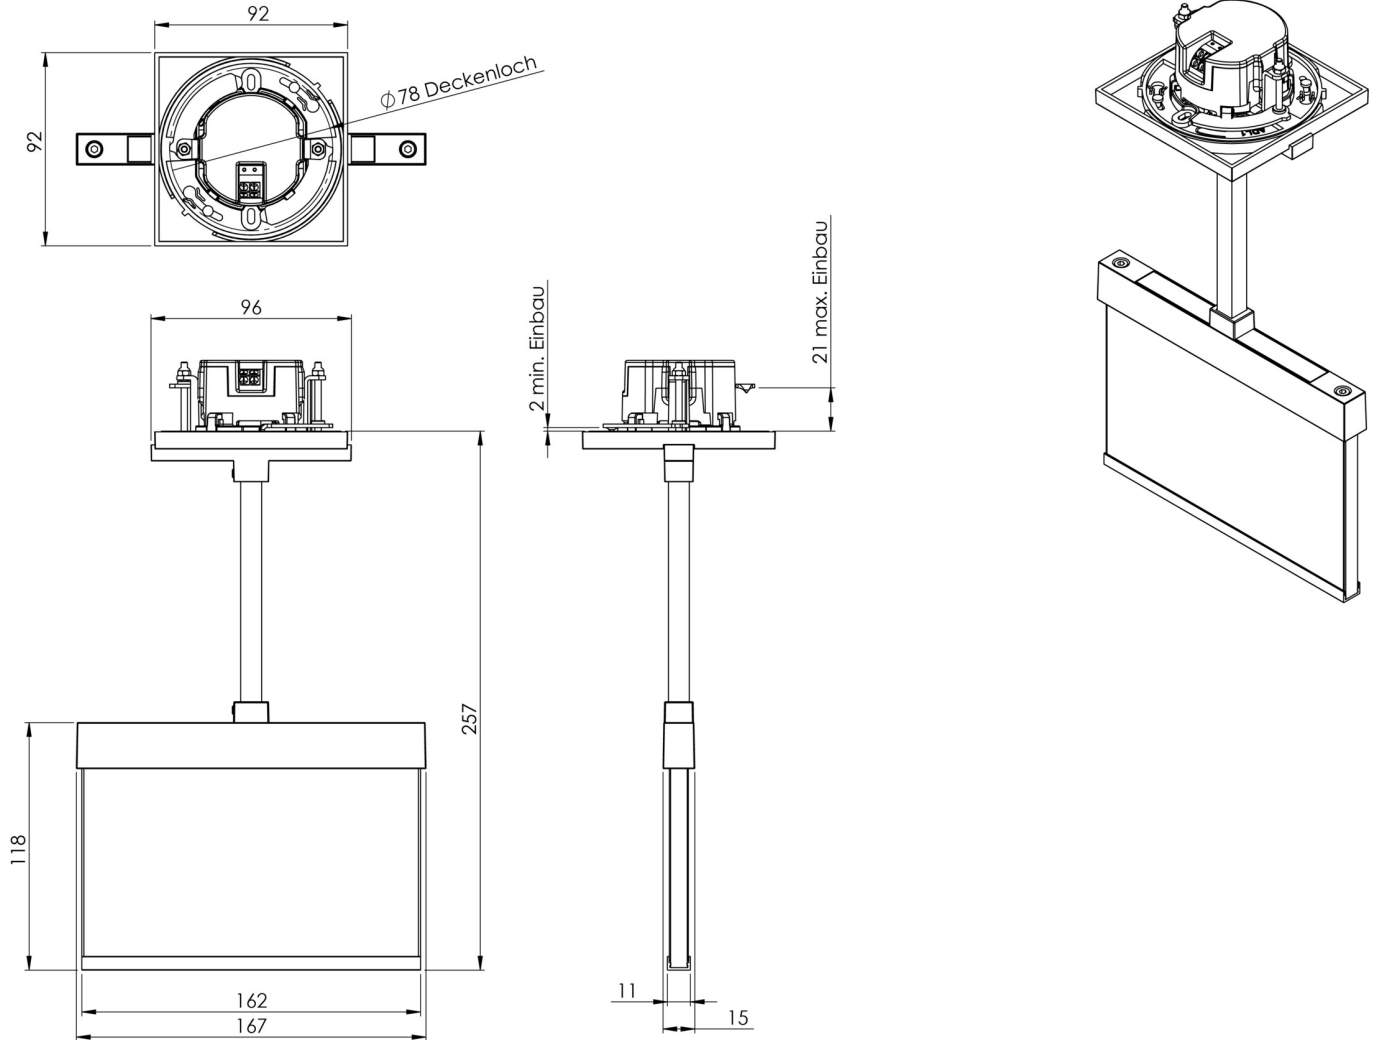

TECHNICAL DRAWING

ACCESSORY LIST

AM-X-PKG - Precision ball joint for square pendulums – tilt compensation up to 23°