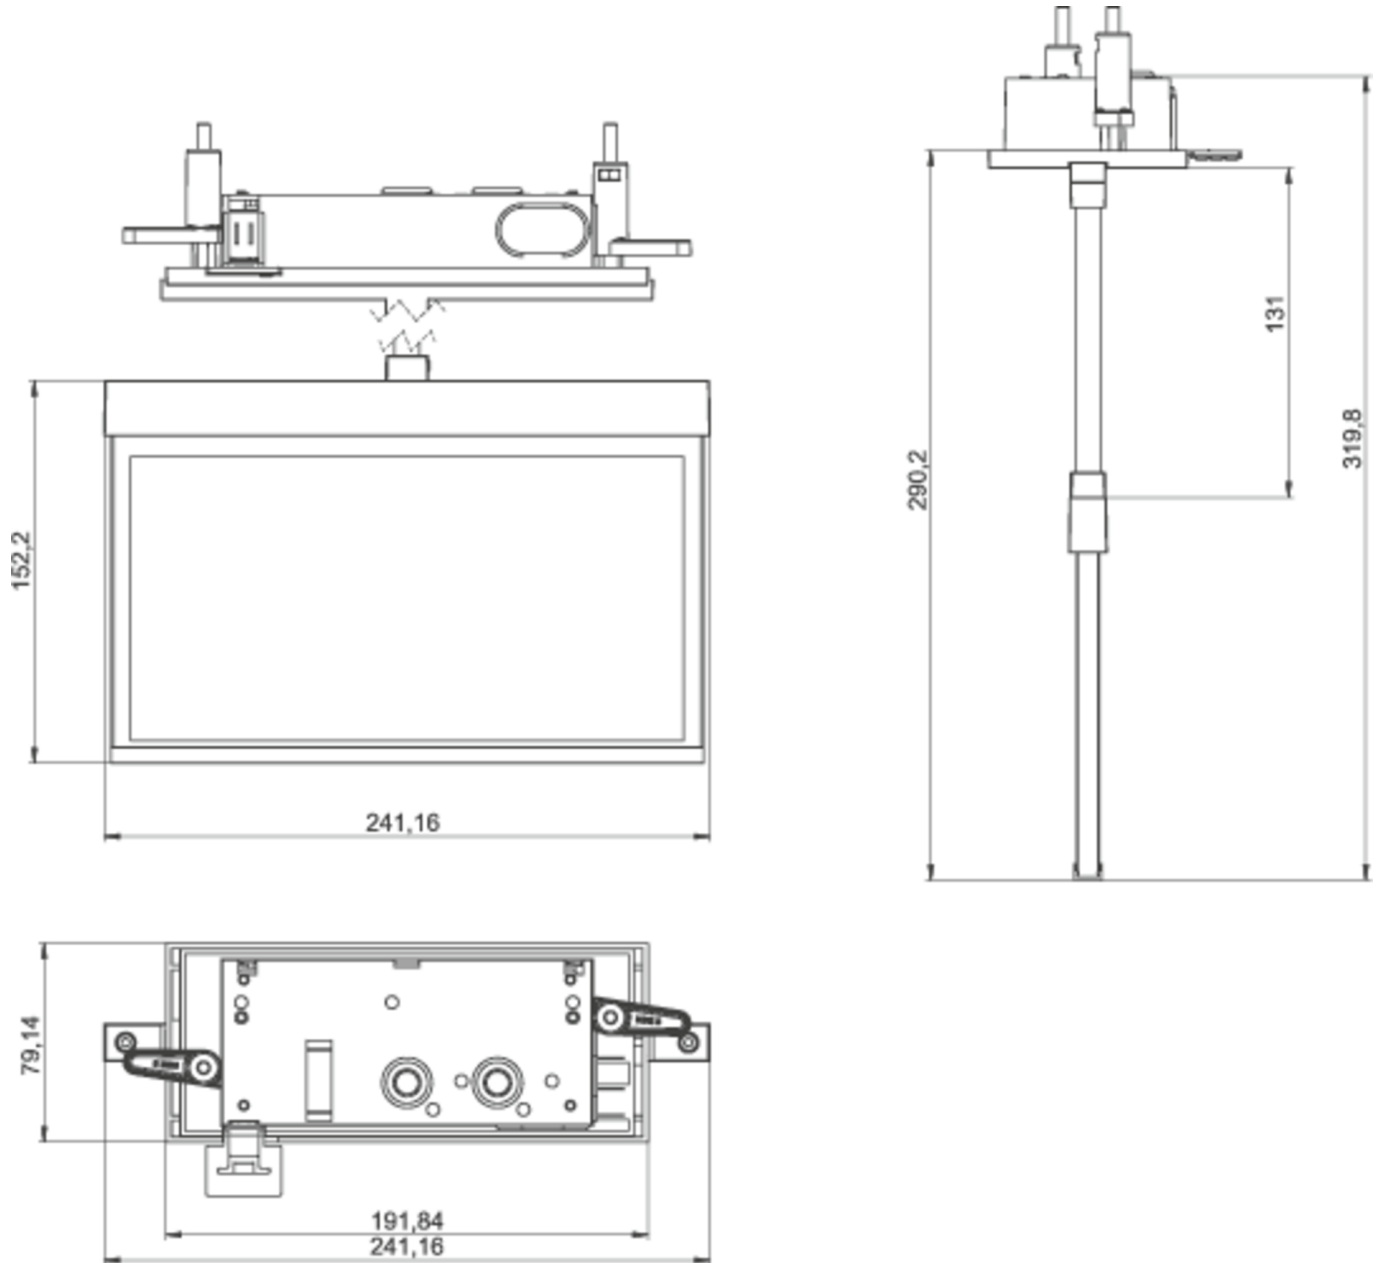

TECHNICAL DRAWING

ACCESSORY LIST

AM-XBE - Flush-mounted box

AM-X-PKG - Precision ball joint for square pendulums – tilt compensation up to 23°