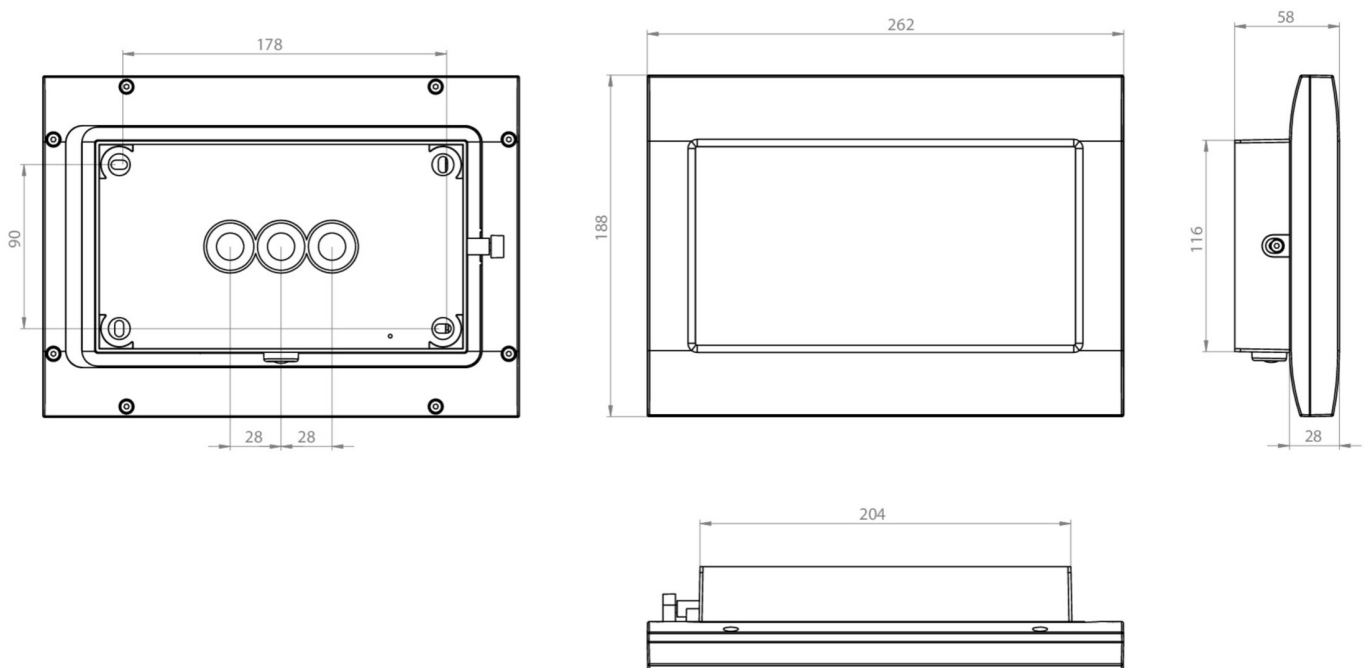

Depth	58 mm
Width	262 mm
Height	188 mm
Weight	1.92
Weight incl. packaging	2.02
Connection cross-section	2.5 mm²
Switching input	No
Emergency light blocking	No
Battery connection	No
Luminous flux mains	520 lm
Luminous flux emergency	520 lm
Customs tariff number	94056180
GTIN	4260682157119

TECHNICAL DRAWING